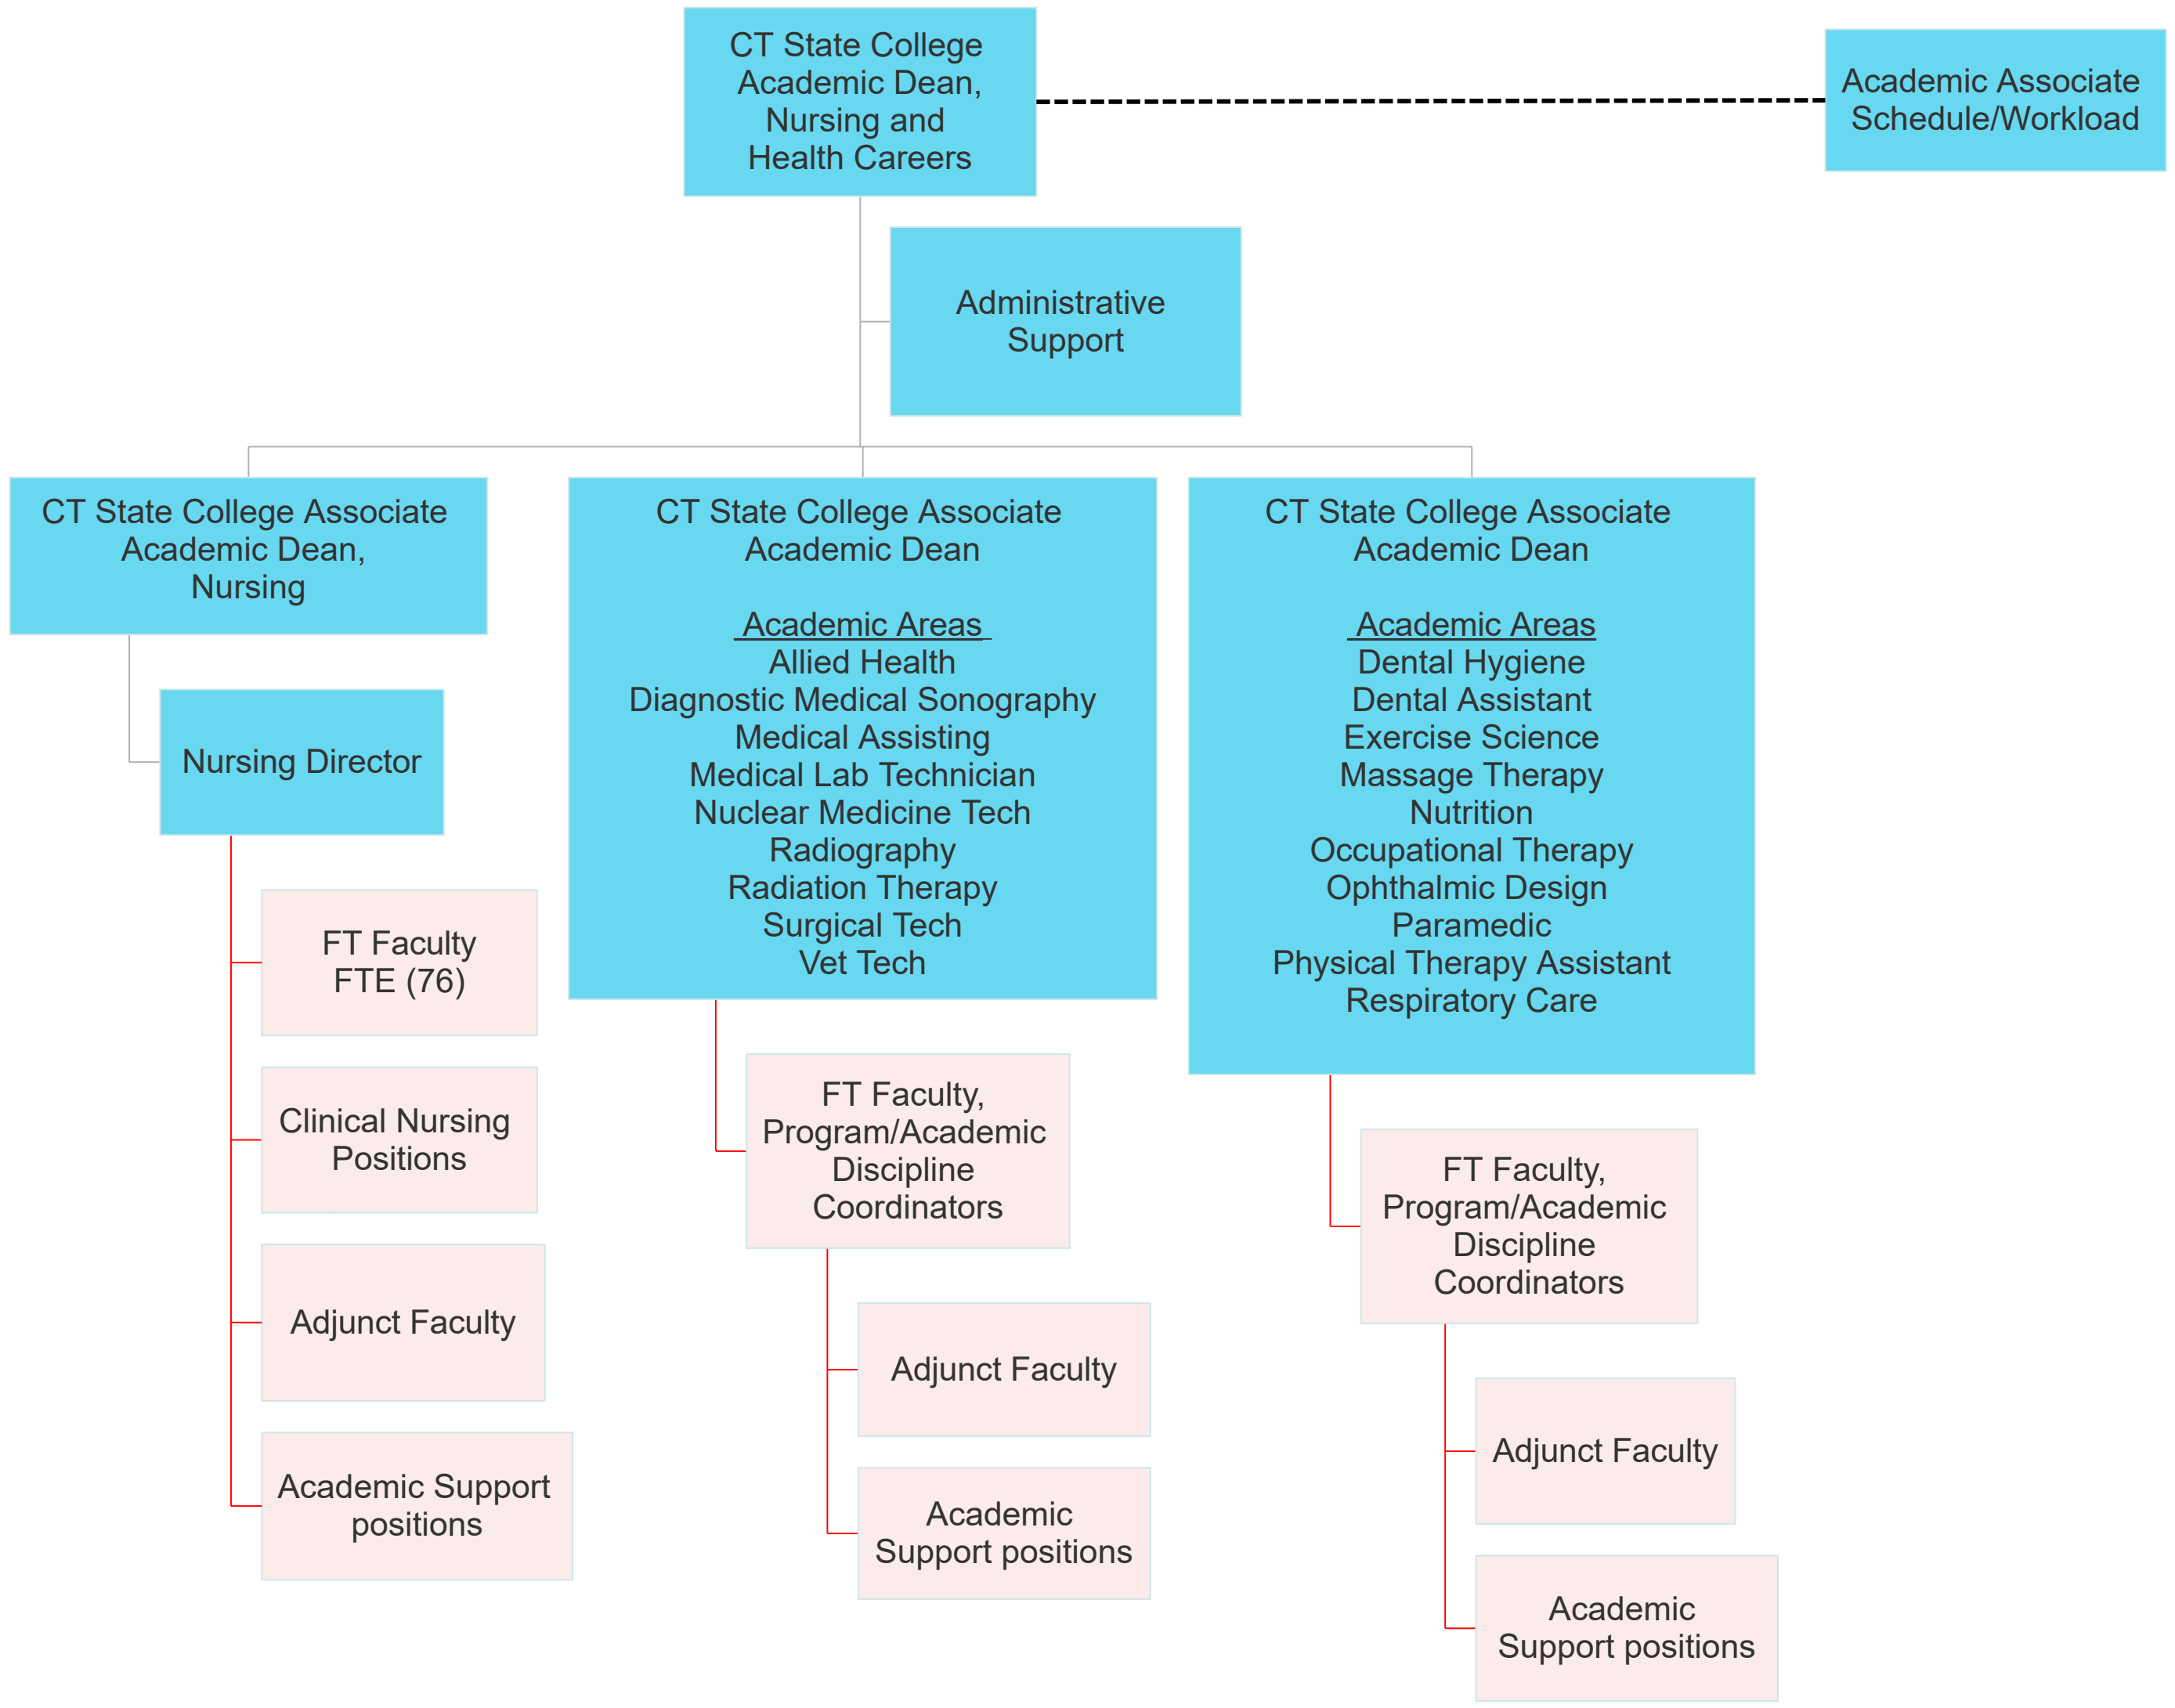

Connecticut State Community College
Final Draft - Academic Programs and Curriculum

Connecticut State Community College

Final Draft - Dean of Social & Behavioral Science

	Central Office Supervision Line
	Campus Supervision Line
	Relationship Line

Connecticut State Community College

Final Draft - Dean of Arts & Humanities

	Central Office Supervision Line
	Campus Supervision Line
	Relationship Line

Connecticut State Community College

Final Draft - Dean of Sciences and Math

	Central Office Supervision Line
	Campus Supervision Line
	Relationship Line

Connecticut State Community College

Final Draft - Dean of Nursing and Health Careers

	Central Office Supervision Line
	Campus Supervision Line
	Relationship Line

Connecticut State Community College

Final Draft - Dean of Business and Hospitality

	Central Office Supervision Line
	Campus Supervision Line
	Relationship Line

Connecticut State Community College

Final Draft - Dean of Engineering and Technology