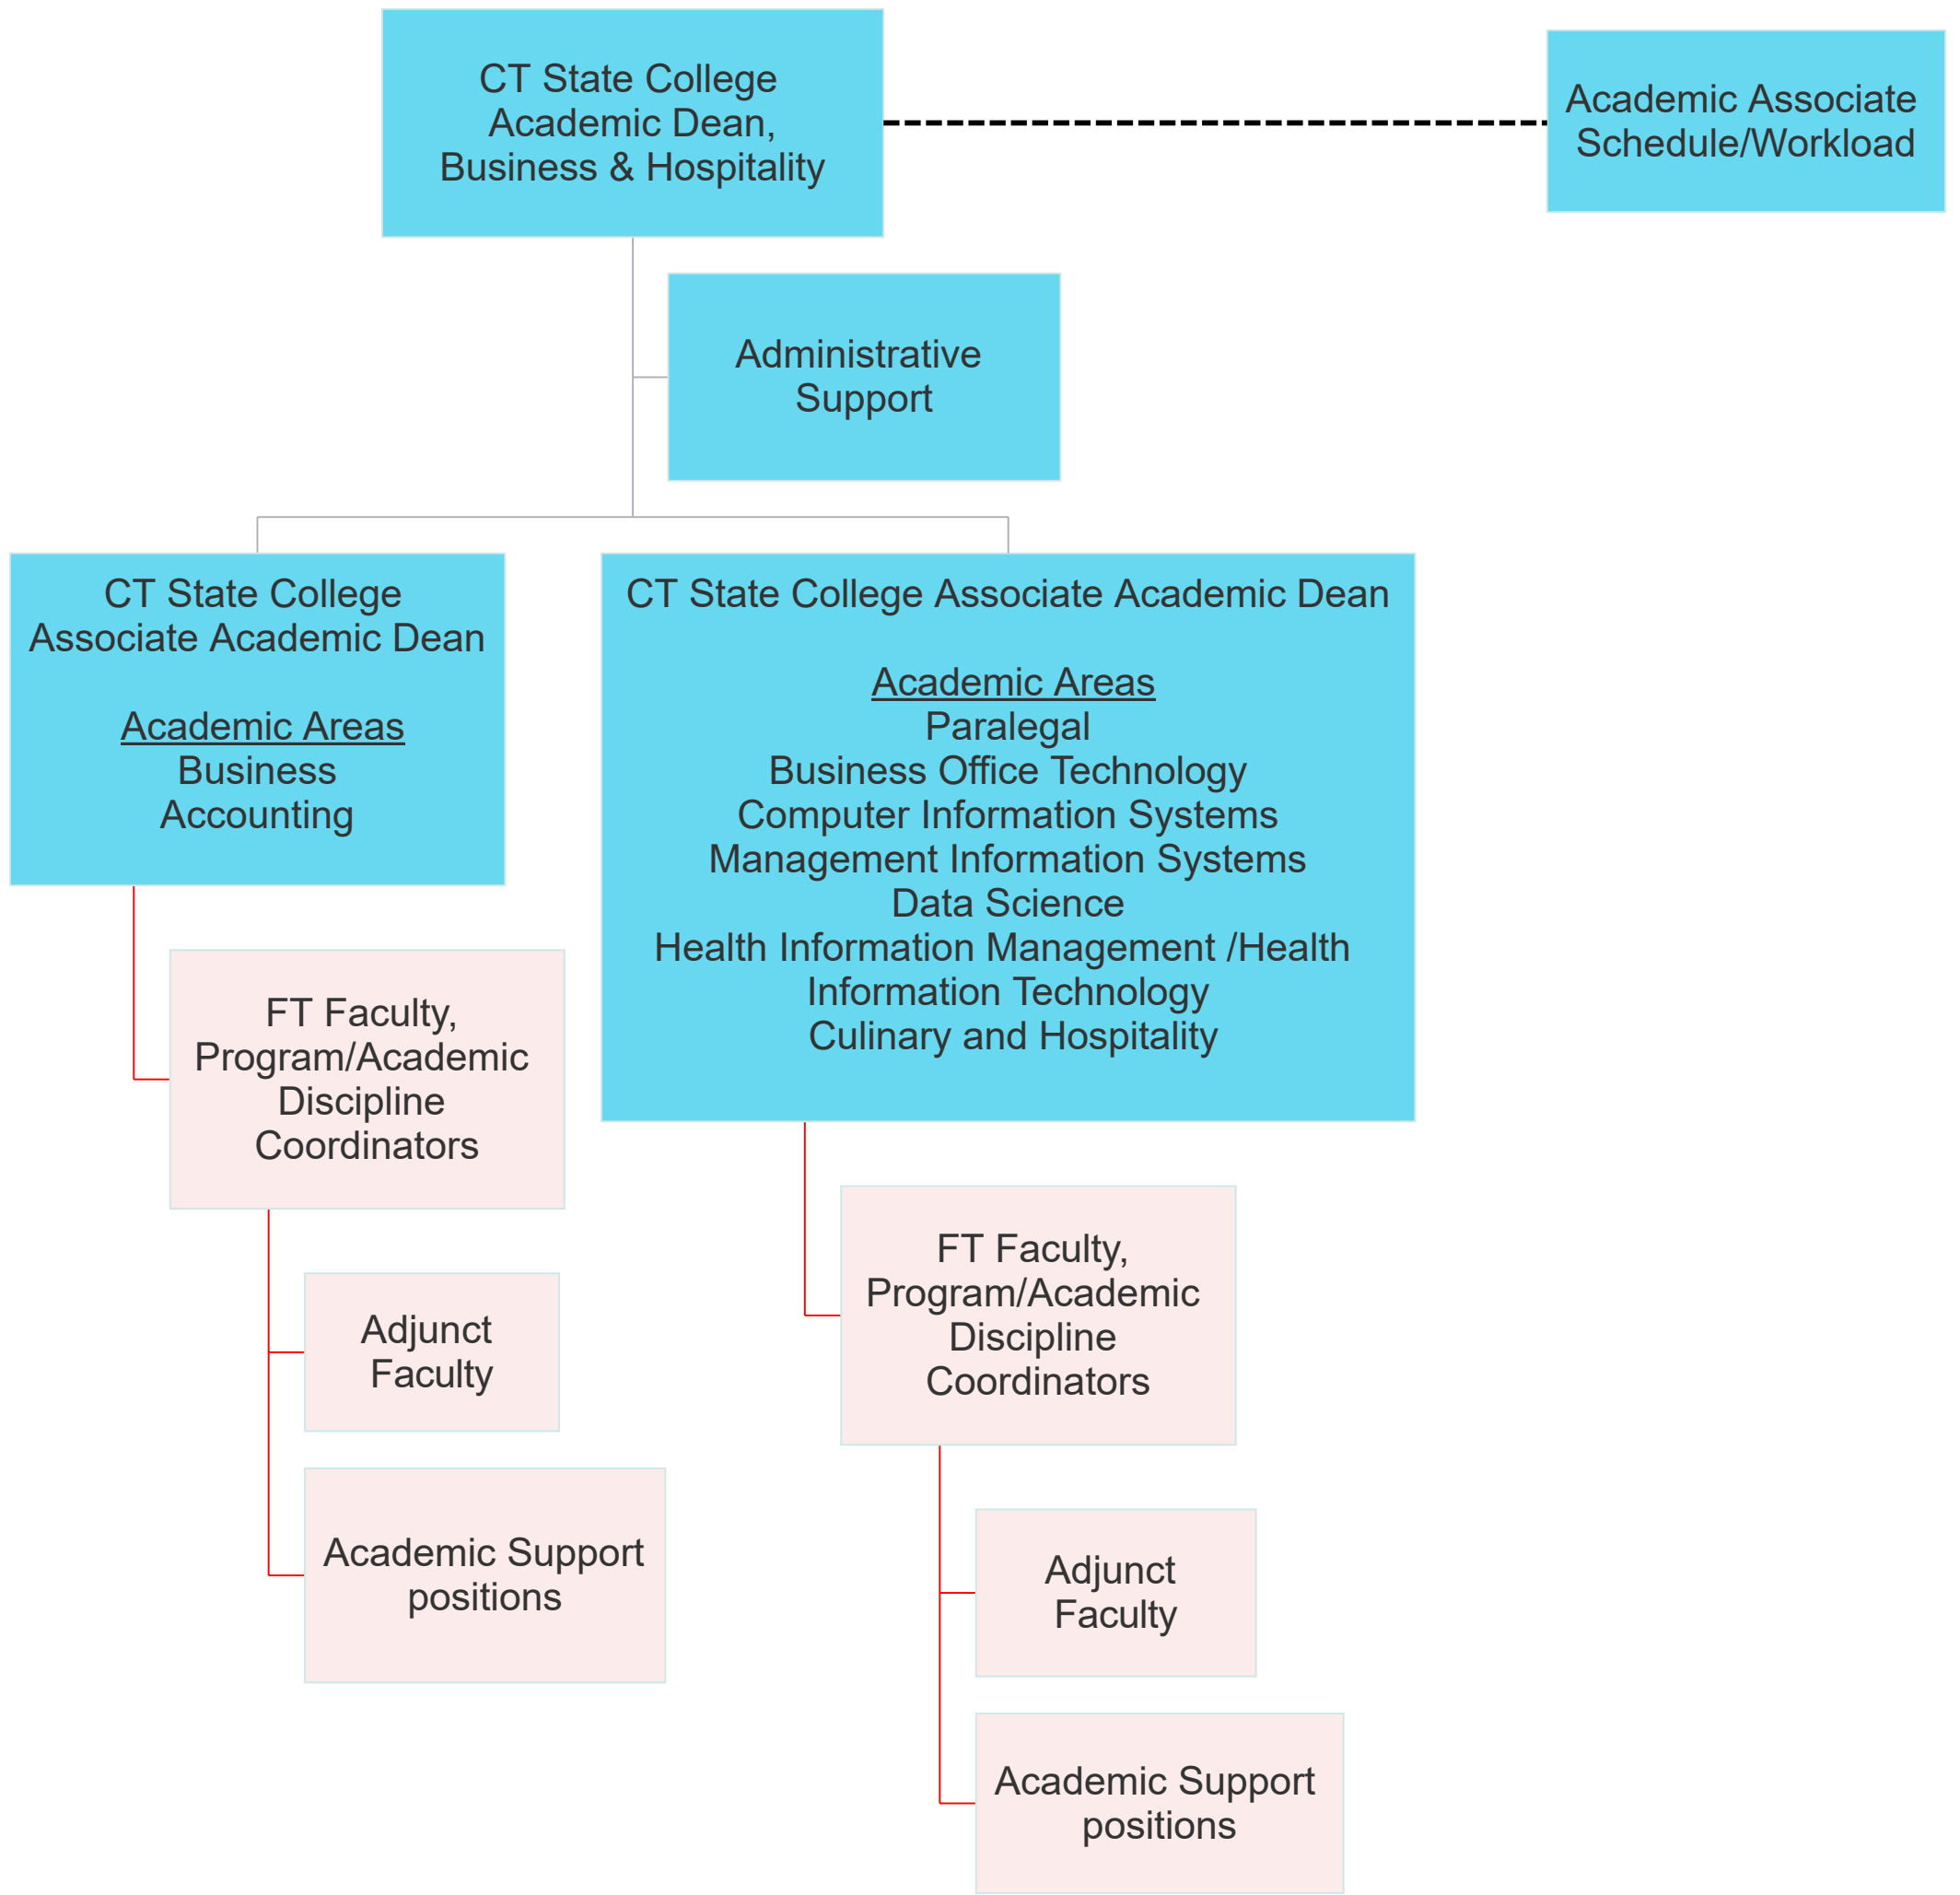

Connecticut State Community College
Final Draft - Academic Programs and Curriculum

Connecticut State Community College

Final Draft - Dean of Social & Behavioral Science

	Central Office Supervision Line
	Campus Supervision Line
	Relationship Line

Connecticut State Community College

Final Draft - Dean of Arts & Humanities

	Central Office Supervision Line
	Campus Supervision Line
	Relationship Line

Connecticut State Community College

Final Draft - Dean of Sciences and Math

	Central Office Supervision Line
	Campus Supervision Line
	Relationship Line

Connecticut State Community College

Final Draft - Dean of Nursing and Health Careers

	Central Office Supervision Line
	Campus Supervision Line
	Relationship Line

Connecticut State Community College

Final Draft - Dean of Business and Hospitality

	Central Office Supervision Line
	Campus Supervision Line
	Relationship Line

Connecticut State Community College

Final Draft - Dean of Engineering and Technology