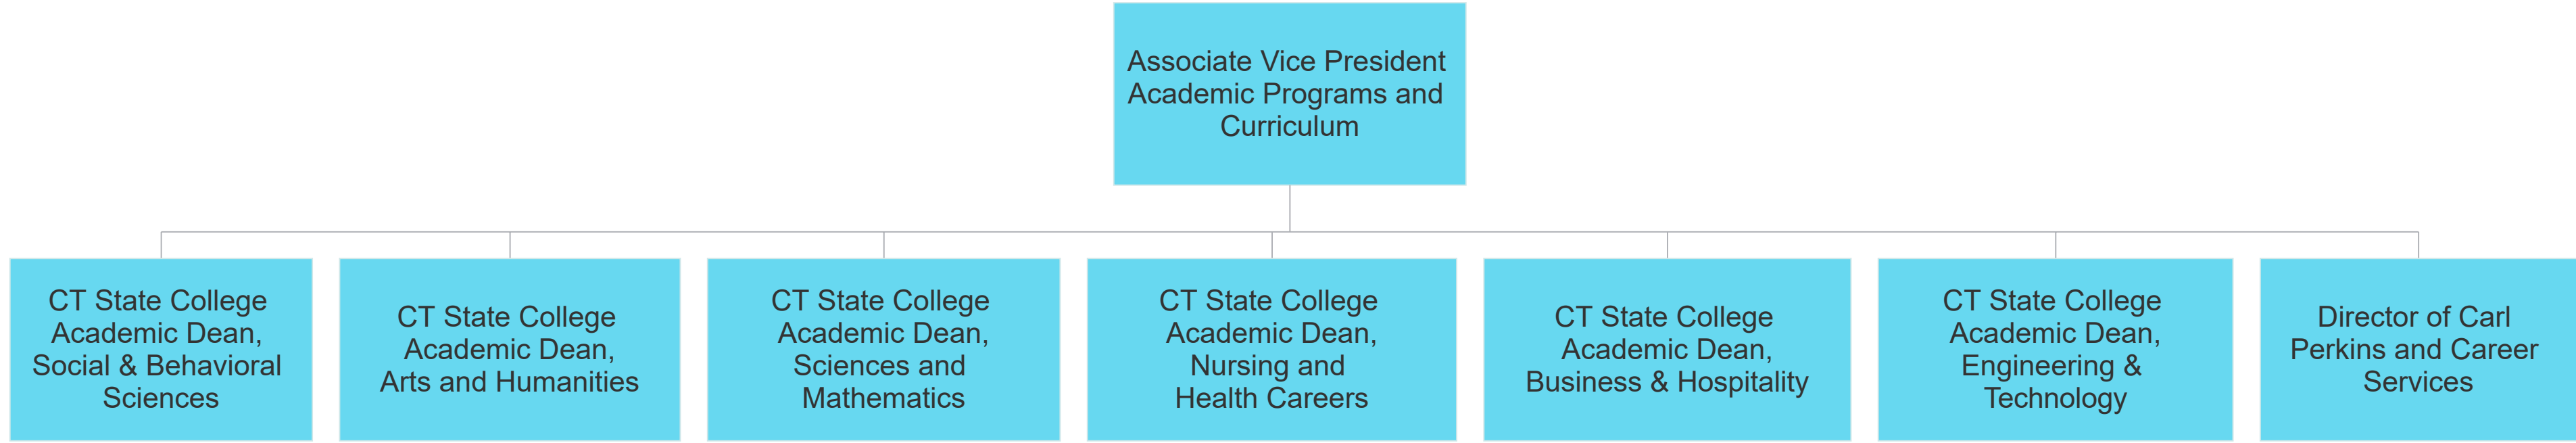

Connecticut State Community College
Final Draft - Academic Programs and Curriculum

Connecticut State Community College

Final Draft - Dean of Social & Behavioral Science

	Central Office Supervision Line
	Campus Supervision Line
	Relationship Line

	Central Office Supervision Line
	Campus Supervision Line
	Relationship Line

Connecticut State Community College

Final Draft - Dean of Nursing and Health Careers

	Central Office Supervision Line
	Campus Supervision Line
	Relationship Line