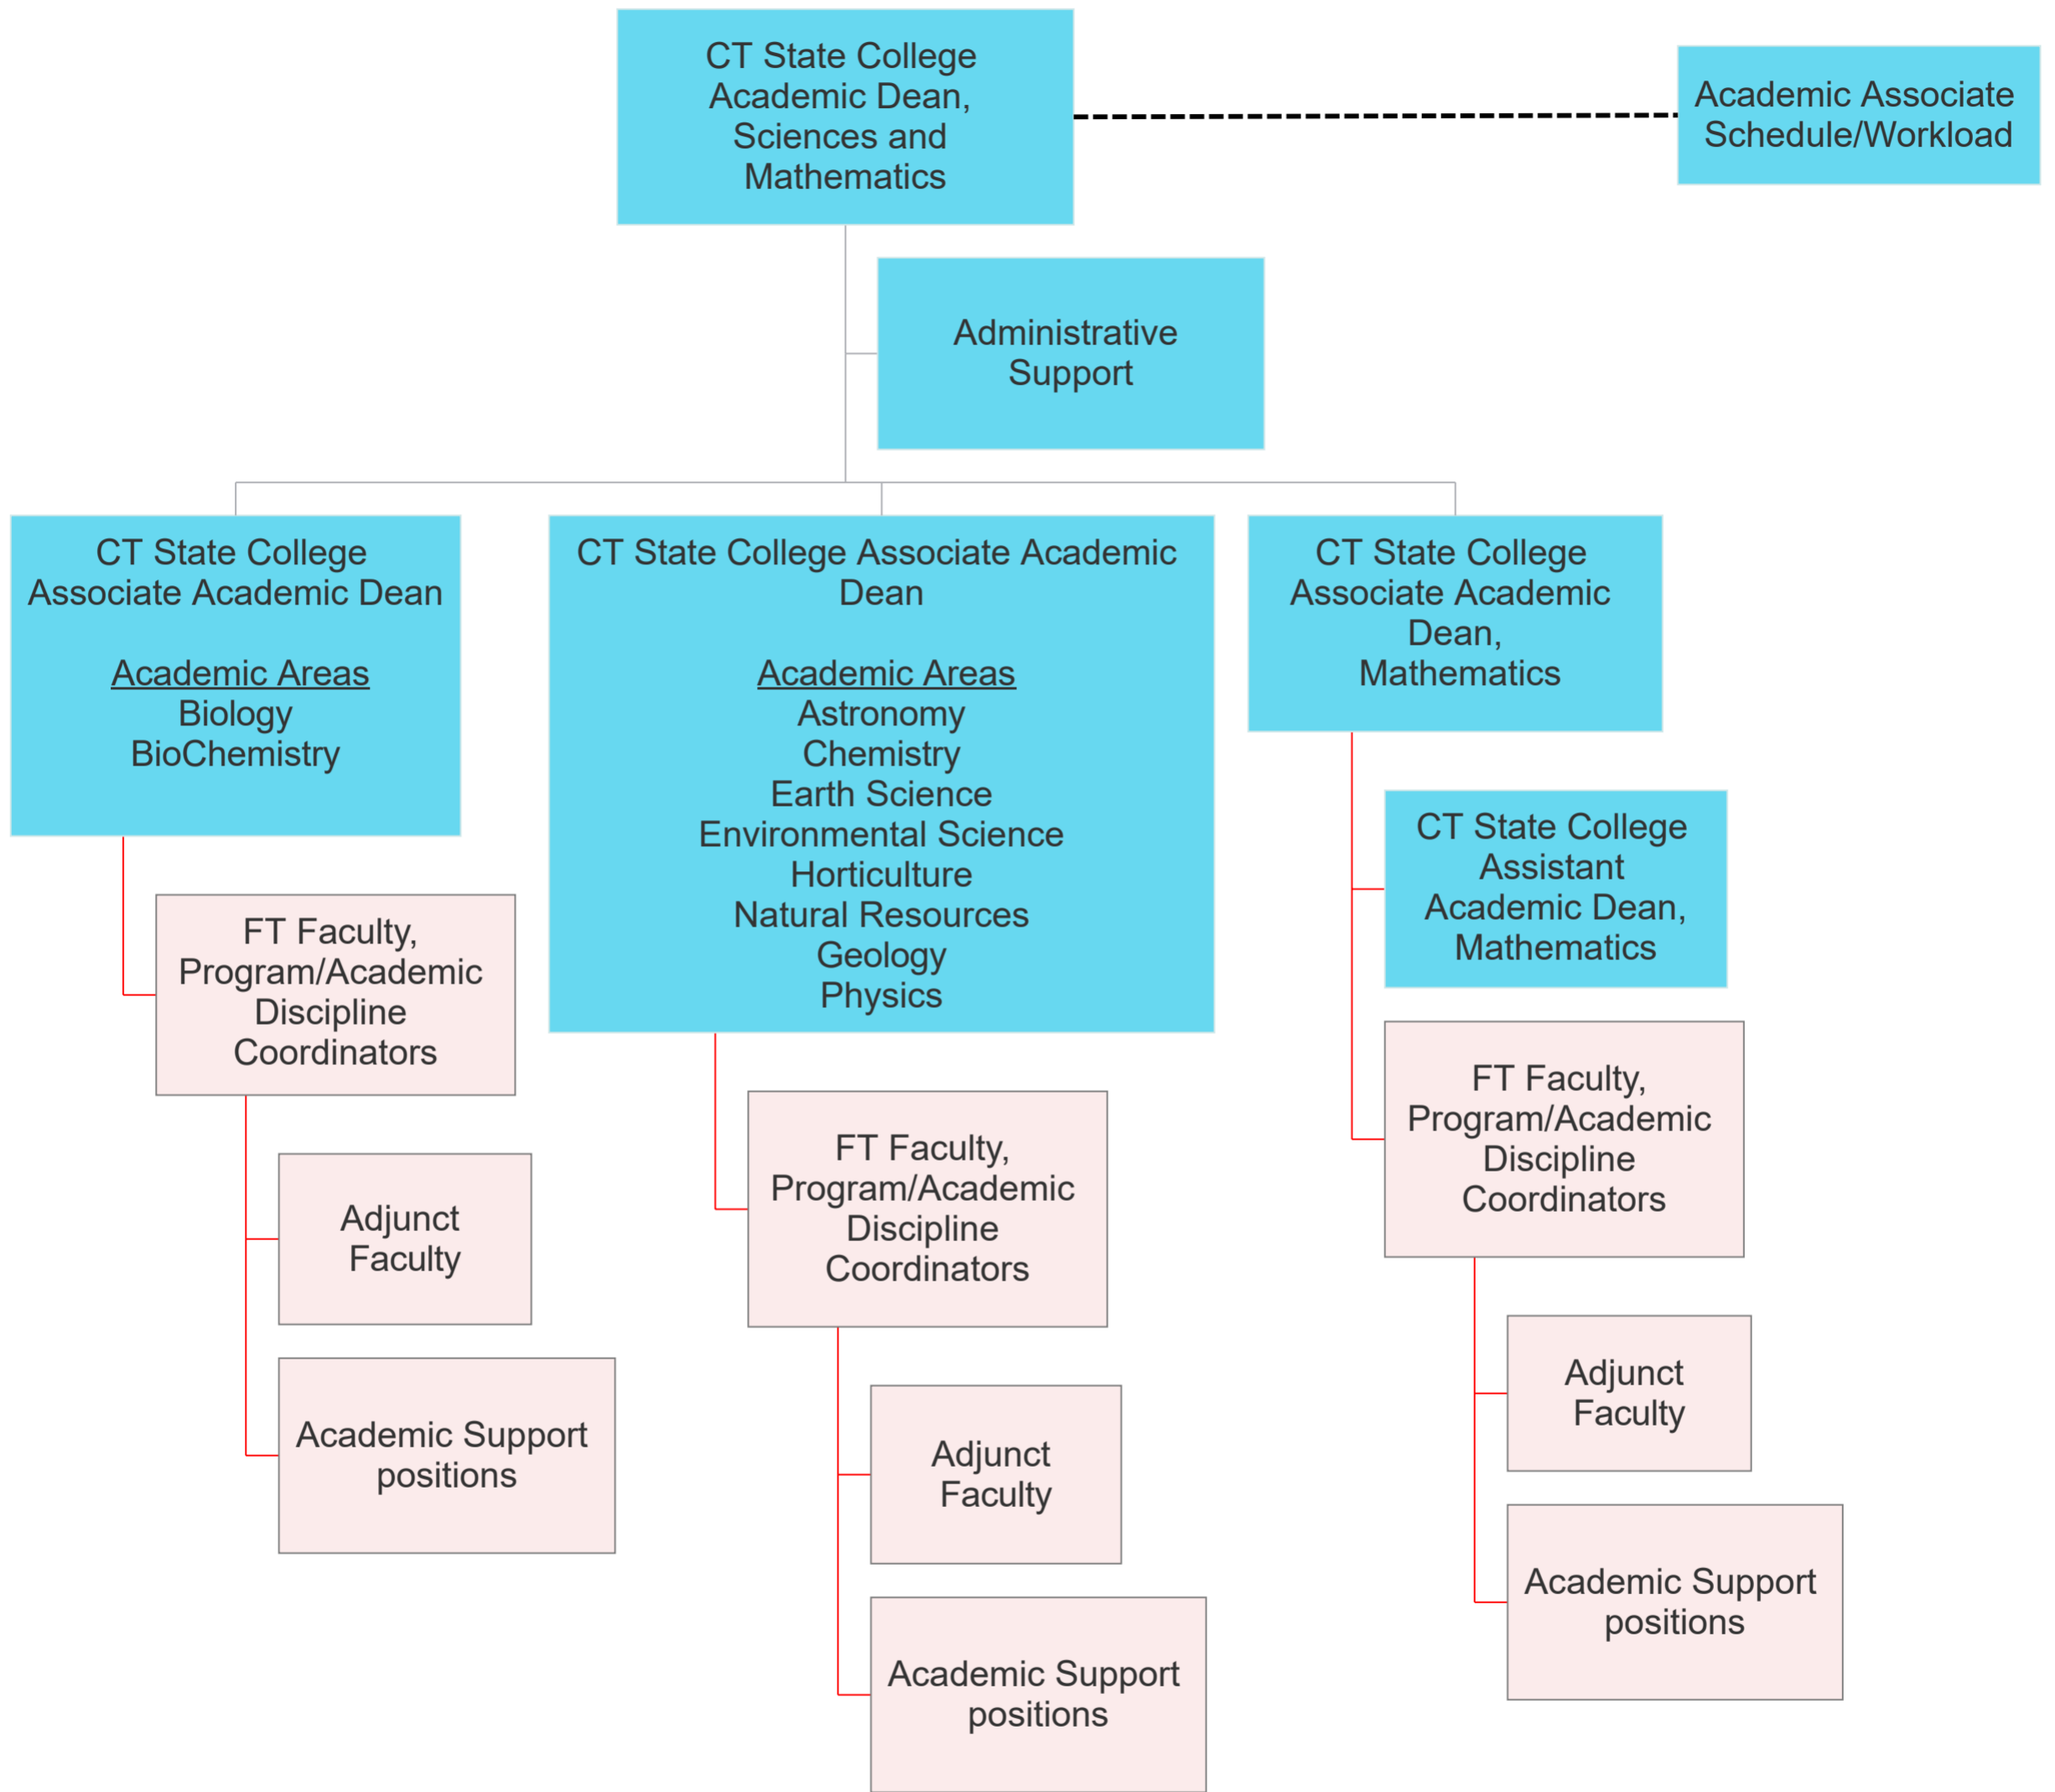

Connecticut State Community College
Final Draft - Academic Programs and Curriculum

Connecticut State Community College

Final Draft - Dean of Social & Behavioral Science

	Central Office Supervision Line
	Campus Supervision Line
	Relationship Line

Connecticut State Community College

Final Draft - Dean of Arts & Humanities

	Central Office Supervision Line
	Campus Supervision Line
	Relationship Line

Connecticut State Community College

Final Draft - Dean of Sciences and Math

	Central Office Supervision Line
	Campus Supervision Line
	Relationship Line

Connecticut State Community College

Final Draft - Dean of Nursing and Health Careers

	Central Office Supervision Line
	Campus Supervision Line
	Relationship Line

Connecticut State Community College

Final Draft - Dean of Business and Hospitality

	Central Office Supervision Line
	Campus Supervision Line
	Relationship Line

Connecticut State Community College

Final Draft - Dean of Engineering and Technology