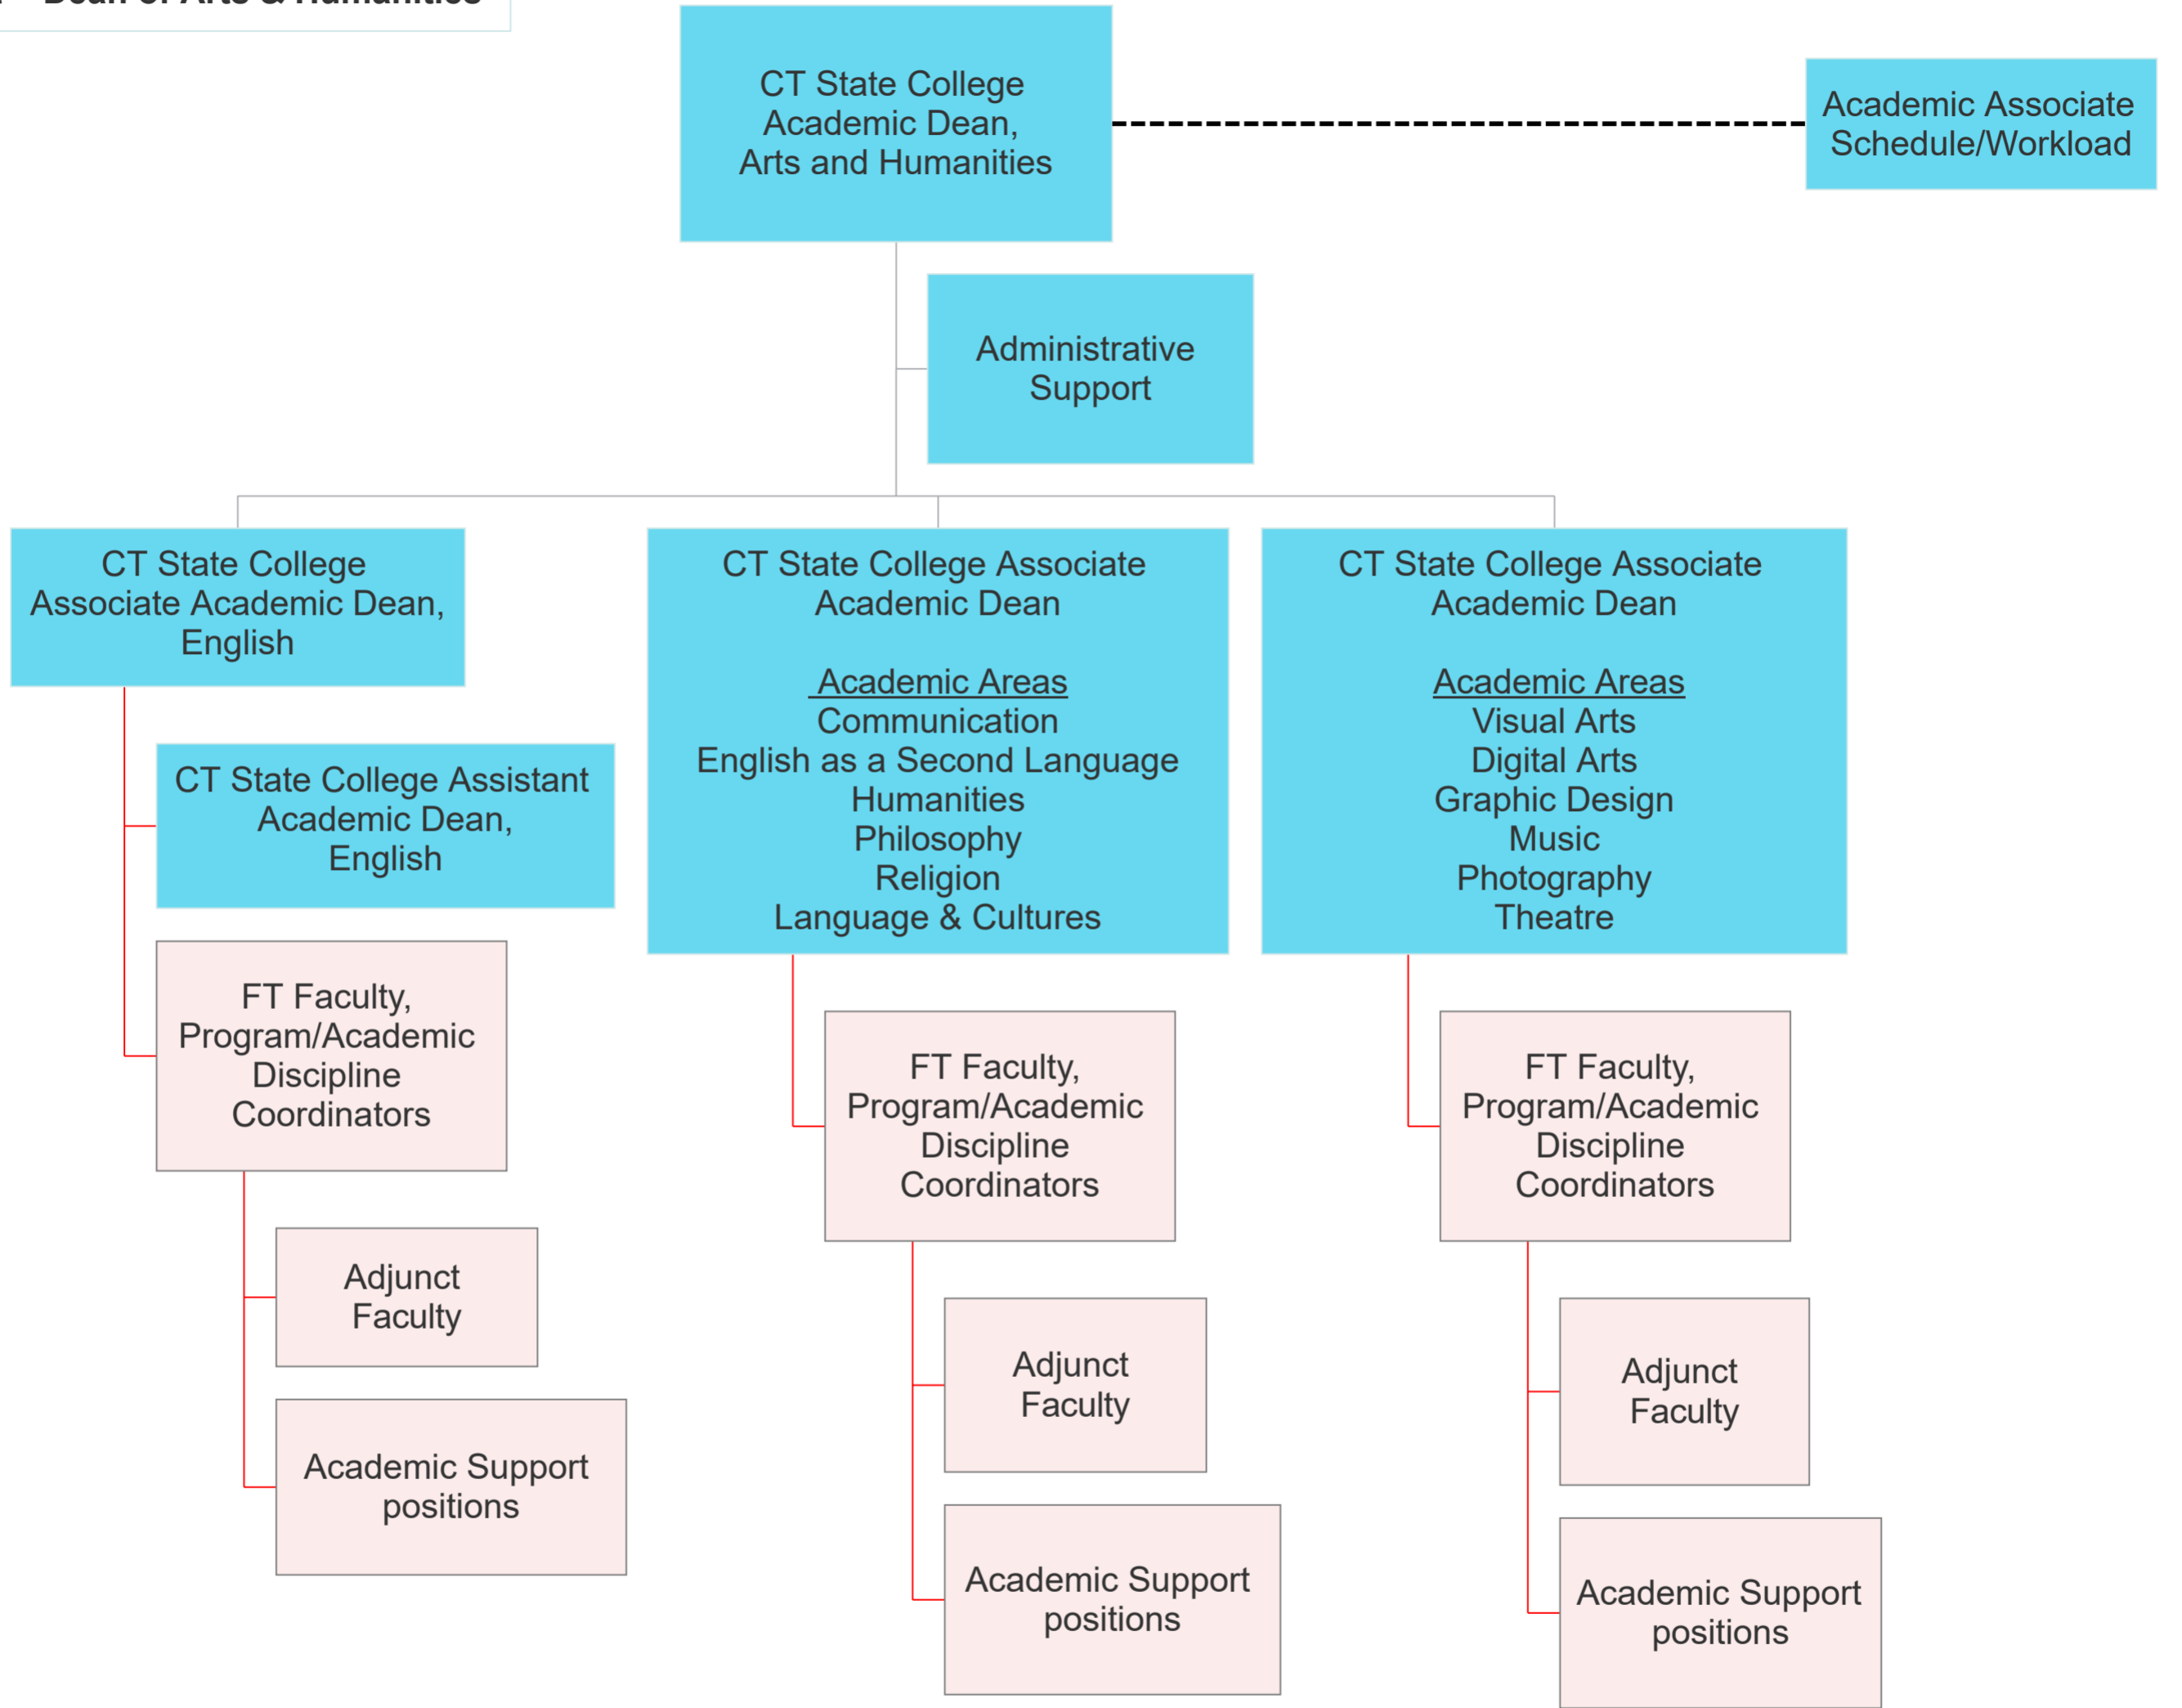

Connecticut State Community College
Final Draft - Academic Programs and Curriculum

Connecticut State Community College

Final Draft - Dean of Social & Behavioral Science

	Central Office Supervision Line
	Campus Supervision Line
	Relationship Line

Connecticut State Community College

Final Draft - Dean of Arts & Humanities

	Central Office Supervision Line
	Campus Supervision Line
	Relationship Line

Connecticut State Community College

Final Draft - Dean of Sciences and Math

	Central Office Supervision Line
	Campus Supervision Line
	Relationship Line

Connecticut State Community College

Final Draft - Dean of Nursing and Health Careers

	Central Office Supervision Line
	Campus Supervision Line
	Relationship Line

Connecticut State Community College

Final Draft - Dean of Business and Hospitality

	Central Office Supervision Line
	Campus Supervision Line
	Relationship Line

Connecticut State Community College

Final Draft - Dean of Engineering and Technology