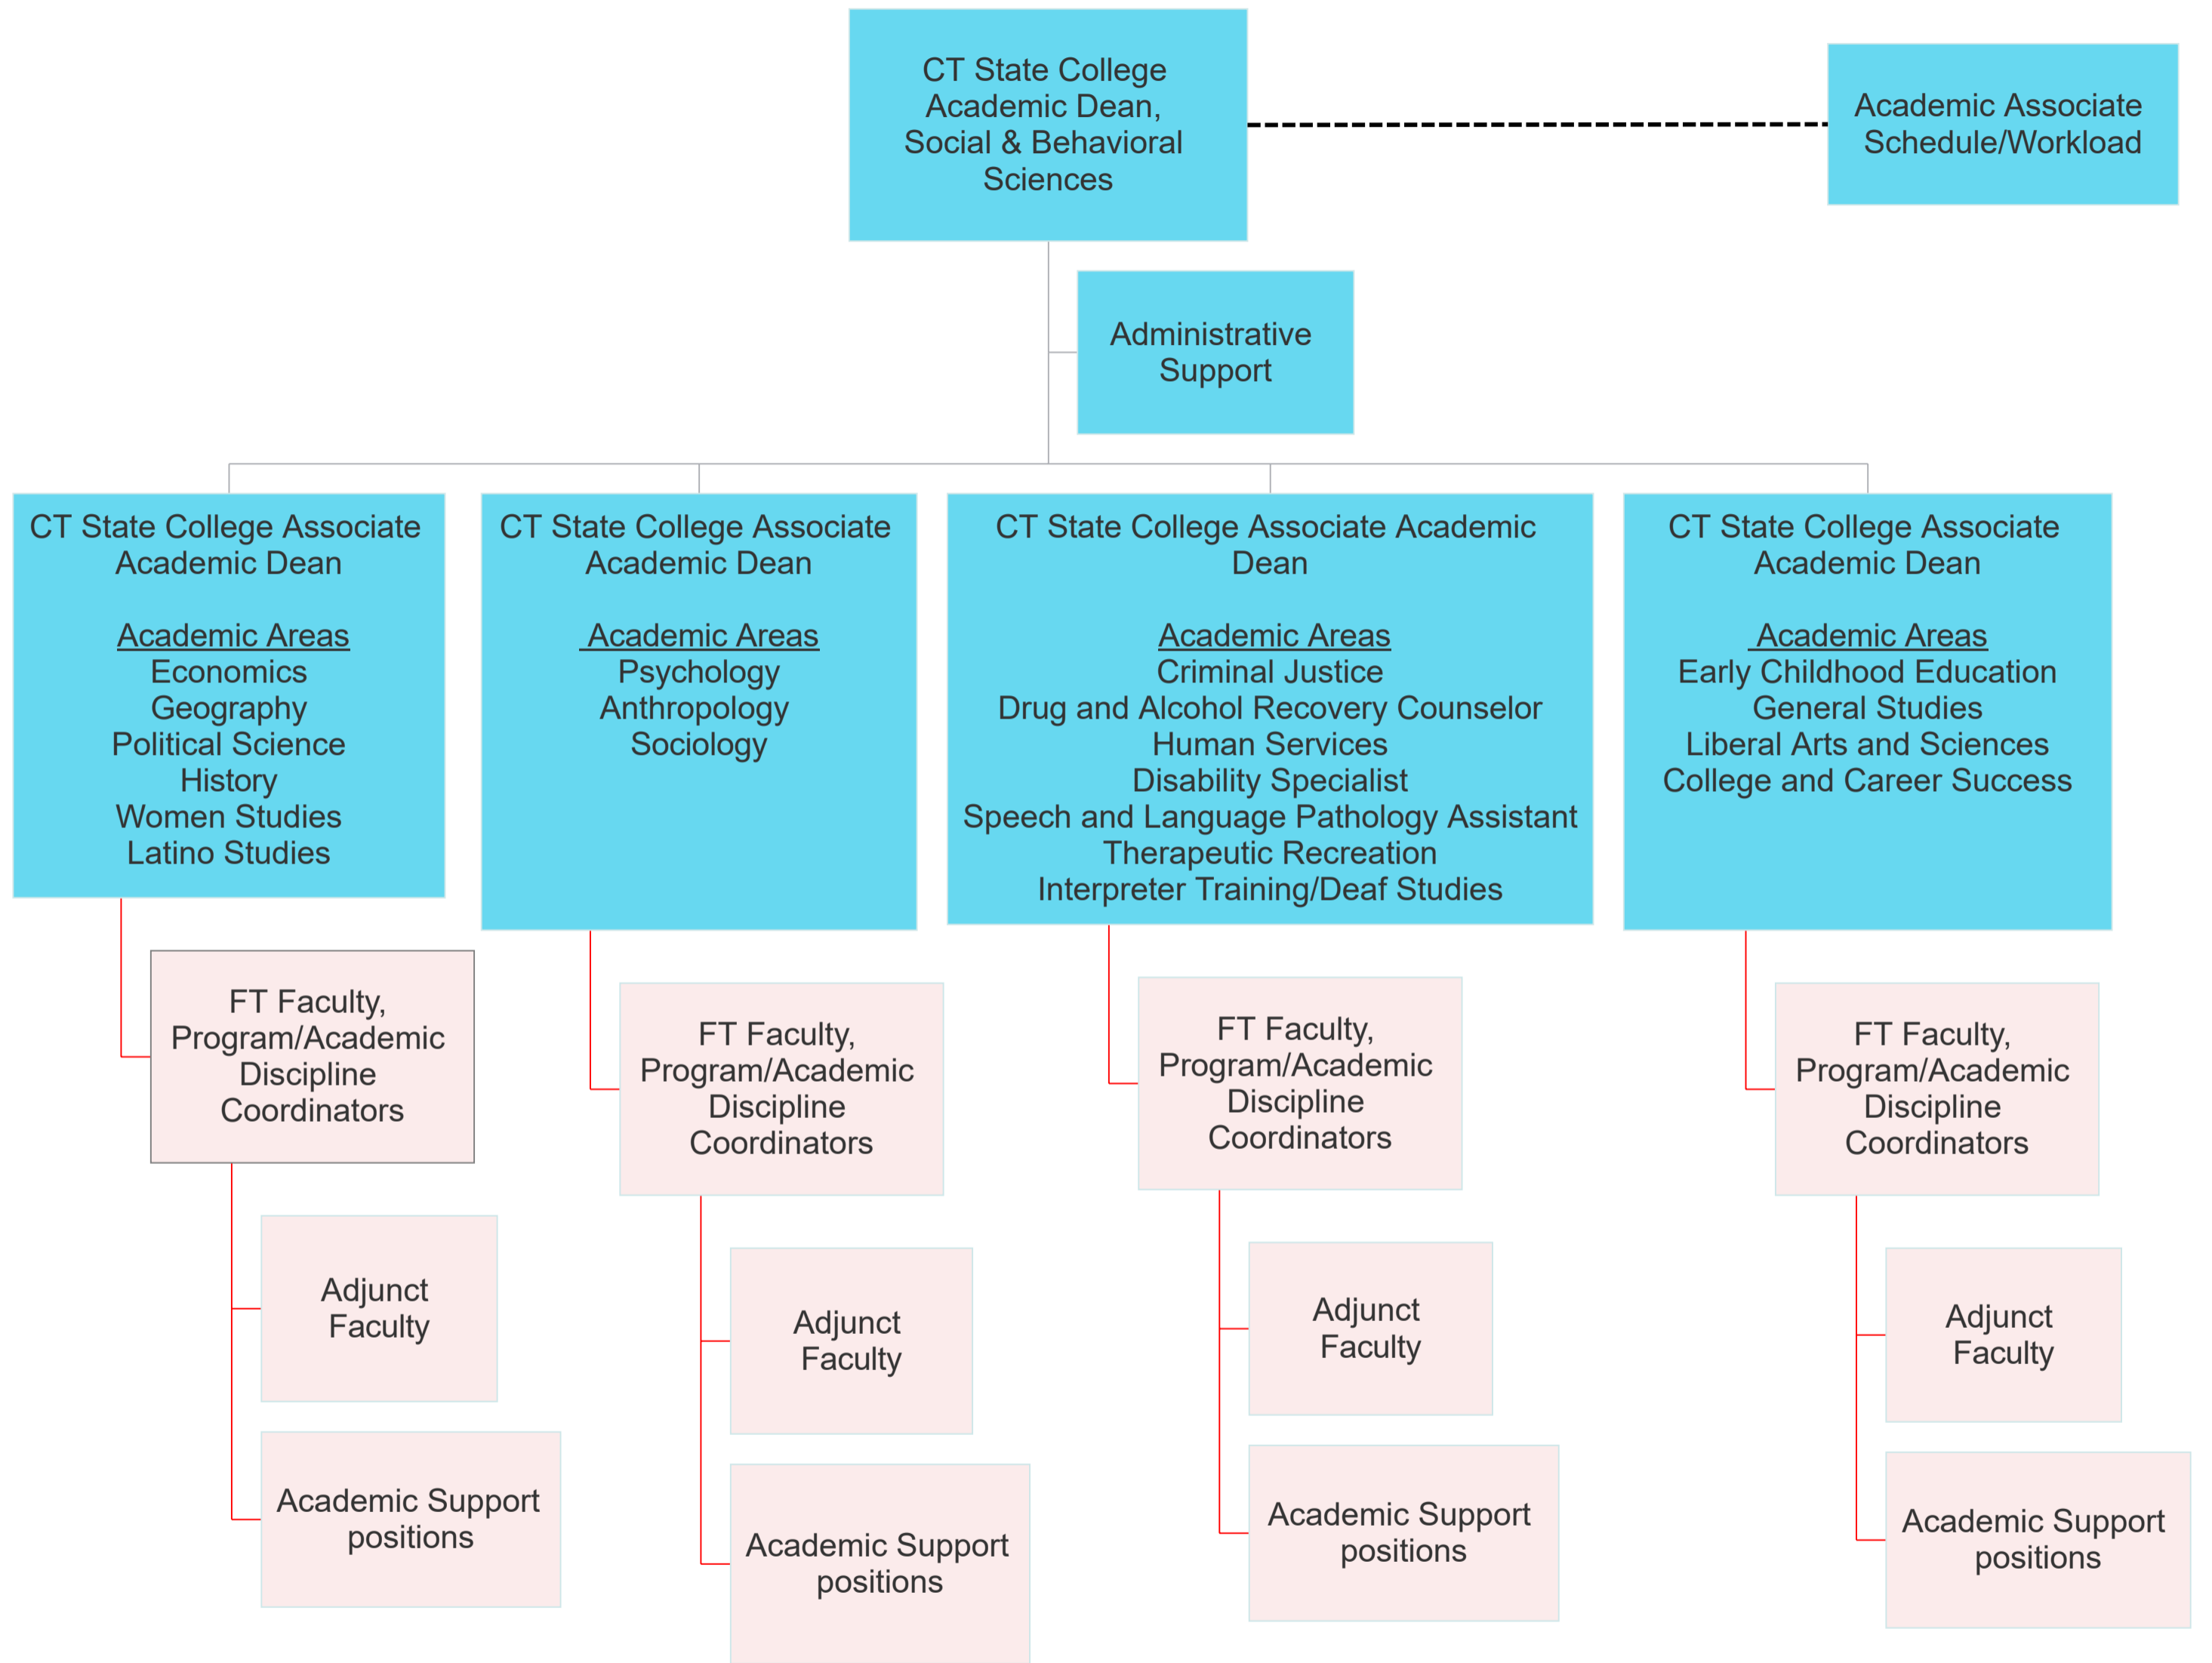

Connecticut State Community College
Final Draft - Academic Programs and Curriculum

Connecticut State Community College

Final Draft - Dean of Social & Behavioral Science

	Central Office Supervision Line
	Campus Supervision Line
	Relationship Line

Connecticut State Community College

Final Draft - Dean of Arts & Humanities

	Central Office Supervision Line
	Campus Supervision Line
	Relationship Line

Connecticut State Community College

Final Draft - Dean of Sciences and Math

	Central Office Supervision Line
	Campus Supervision Line
	Relationship Line

Connecticut State Community College

Final Draft - Dean of Nursing and Health Careers

	Central Office Supervision Line
	Campus Supervision Line
	Relationship Line

Connecticut State Community College

Final Draft - Dean of Business and Hospitality

	Central Office Supervision Line
	Campus Supervision Line
	Relationship Line

Connecticut State Community College

Final Draft - Dean of Engineering and Technology