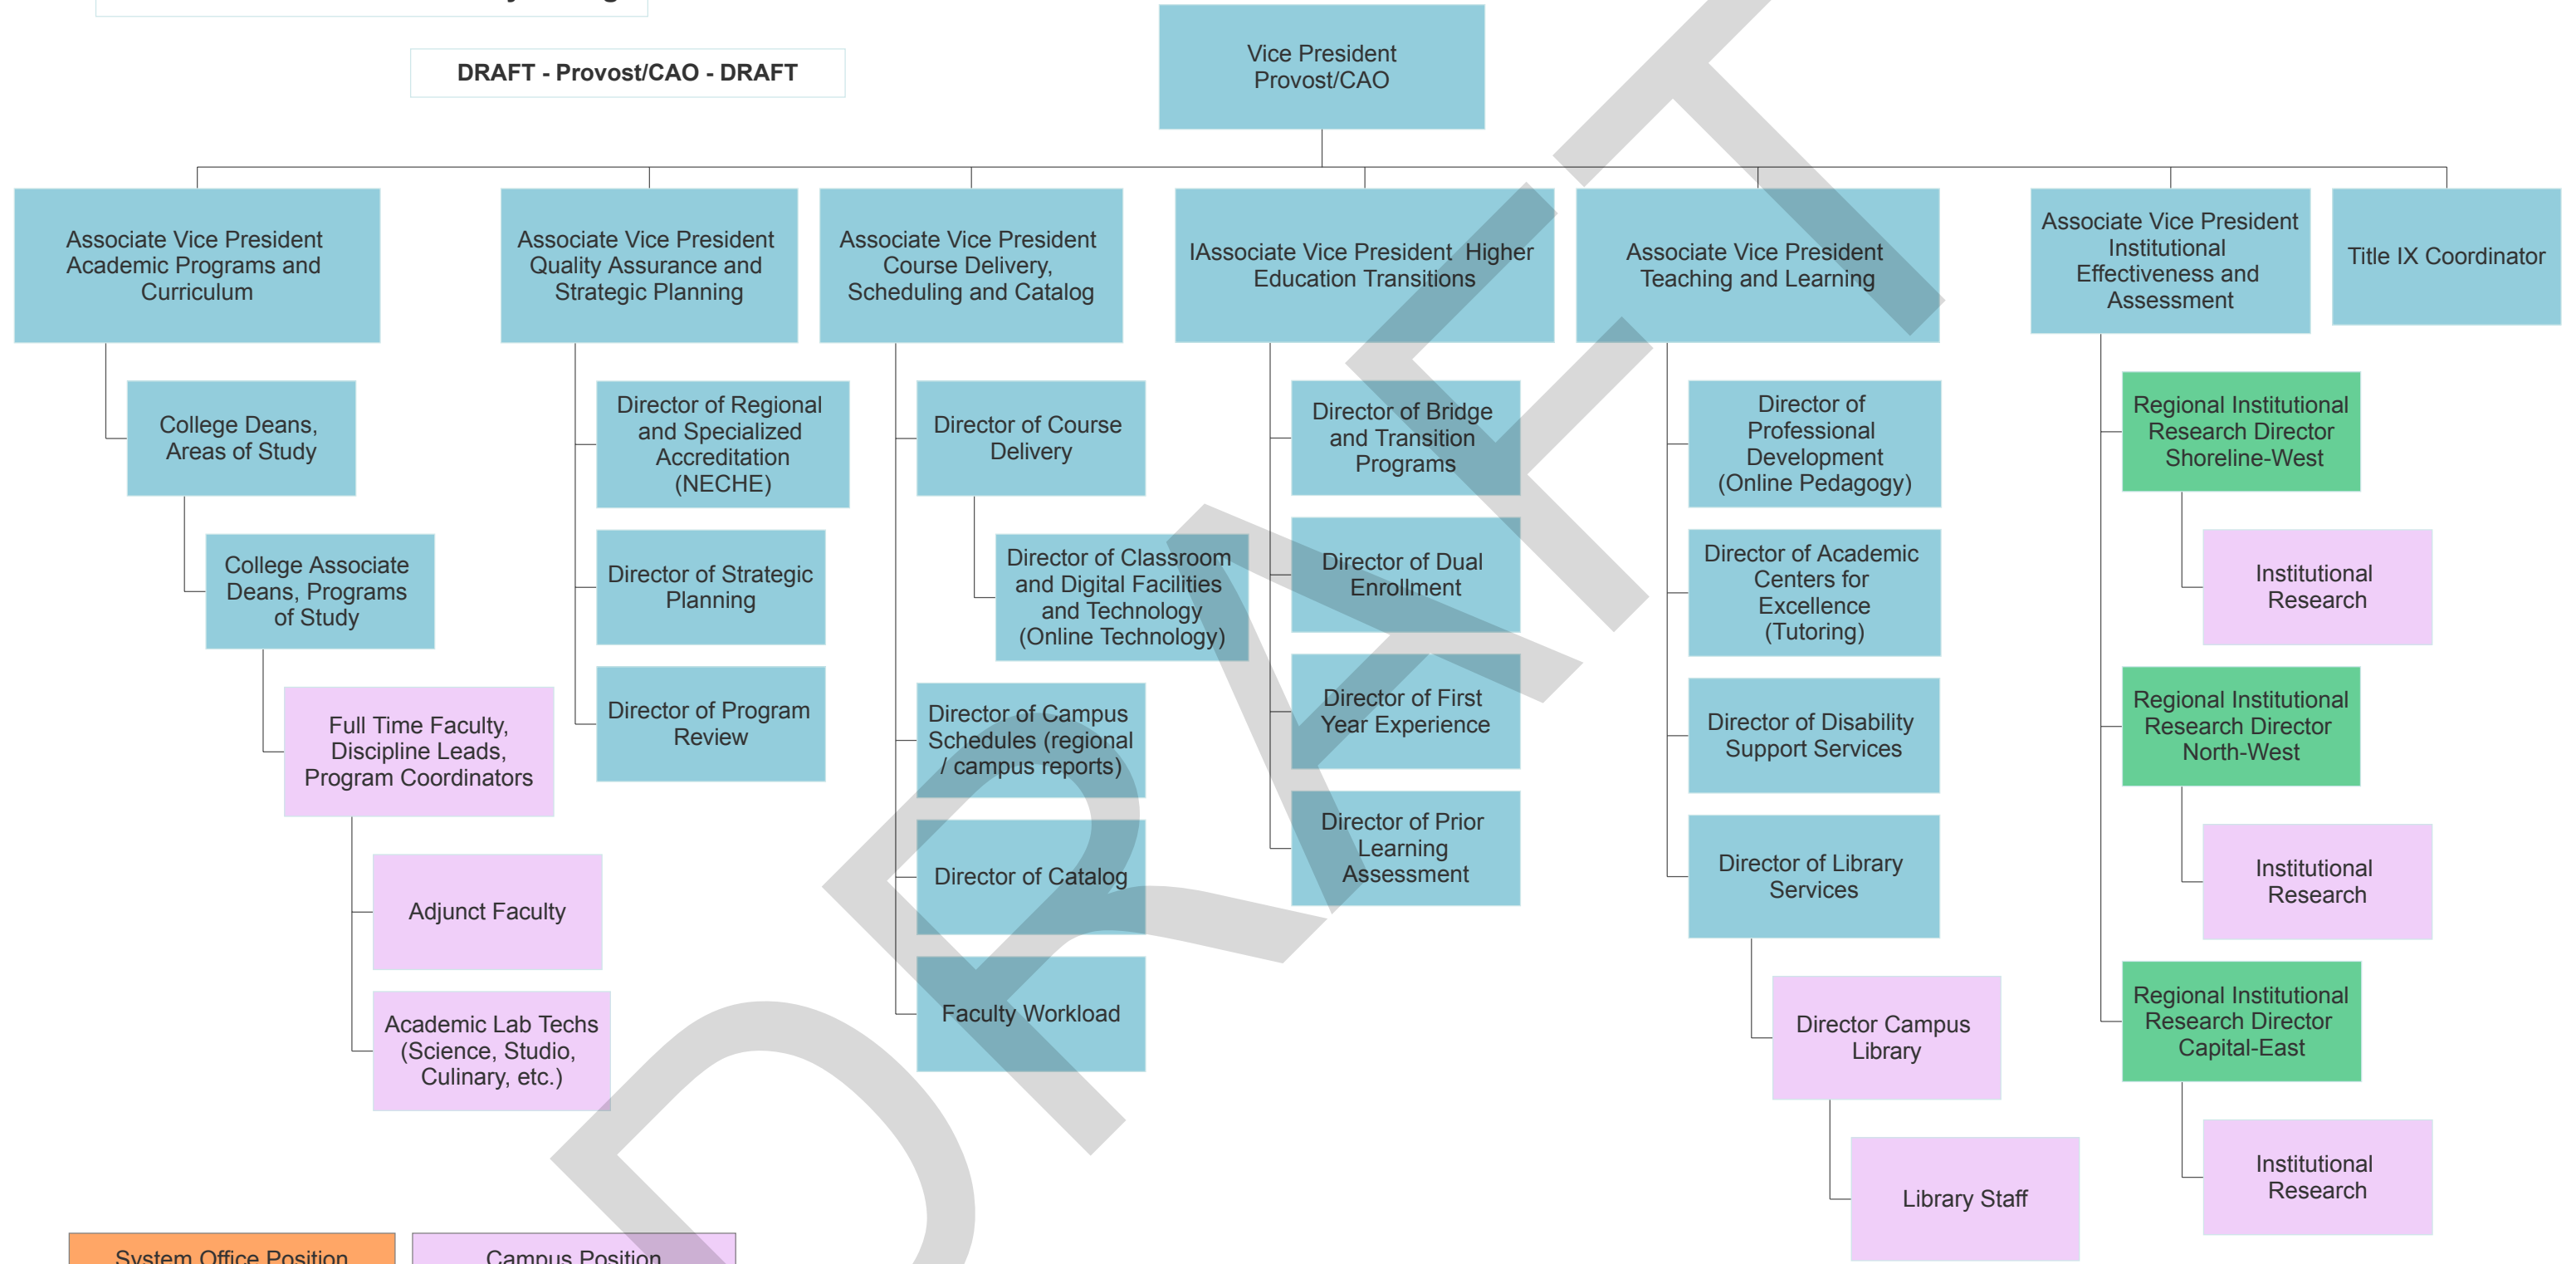

Connecticut State Community College

DRAFT - Connecticut State Community College Structure - DRAFT

*Note that administrative support and other classified staff are not represented in this draft but will be included across the final college structure.

Connecticut State Community College

DRAFT - Provost/CAO - DRAFT

System Office Position	Campus Position
College Office Position, College Oversight	Regional Position, Regional Oversight

*Note that administrative support and other classified staff are not represented in this draft but will be included across the final college structure.

Connecticut State Community College

DRAFT - Quality Assurance and Strategic Planning - DRAFT

*Note that administrative support and other classified staff are not represented in this draft but will be included across the final college structure.

	Reporting Lines
	Relationship Lines
	System Office Position
	Campus Position
	College Office Position, College Oversight
	Regional Position, Regional Oversight

*Note that administrative support and other classified staff are not represented in this draft but will be included across the final college structure.