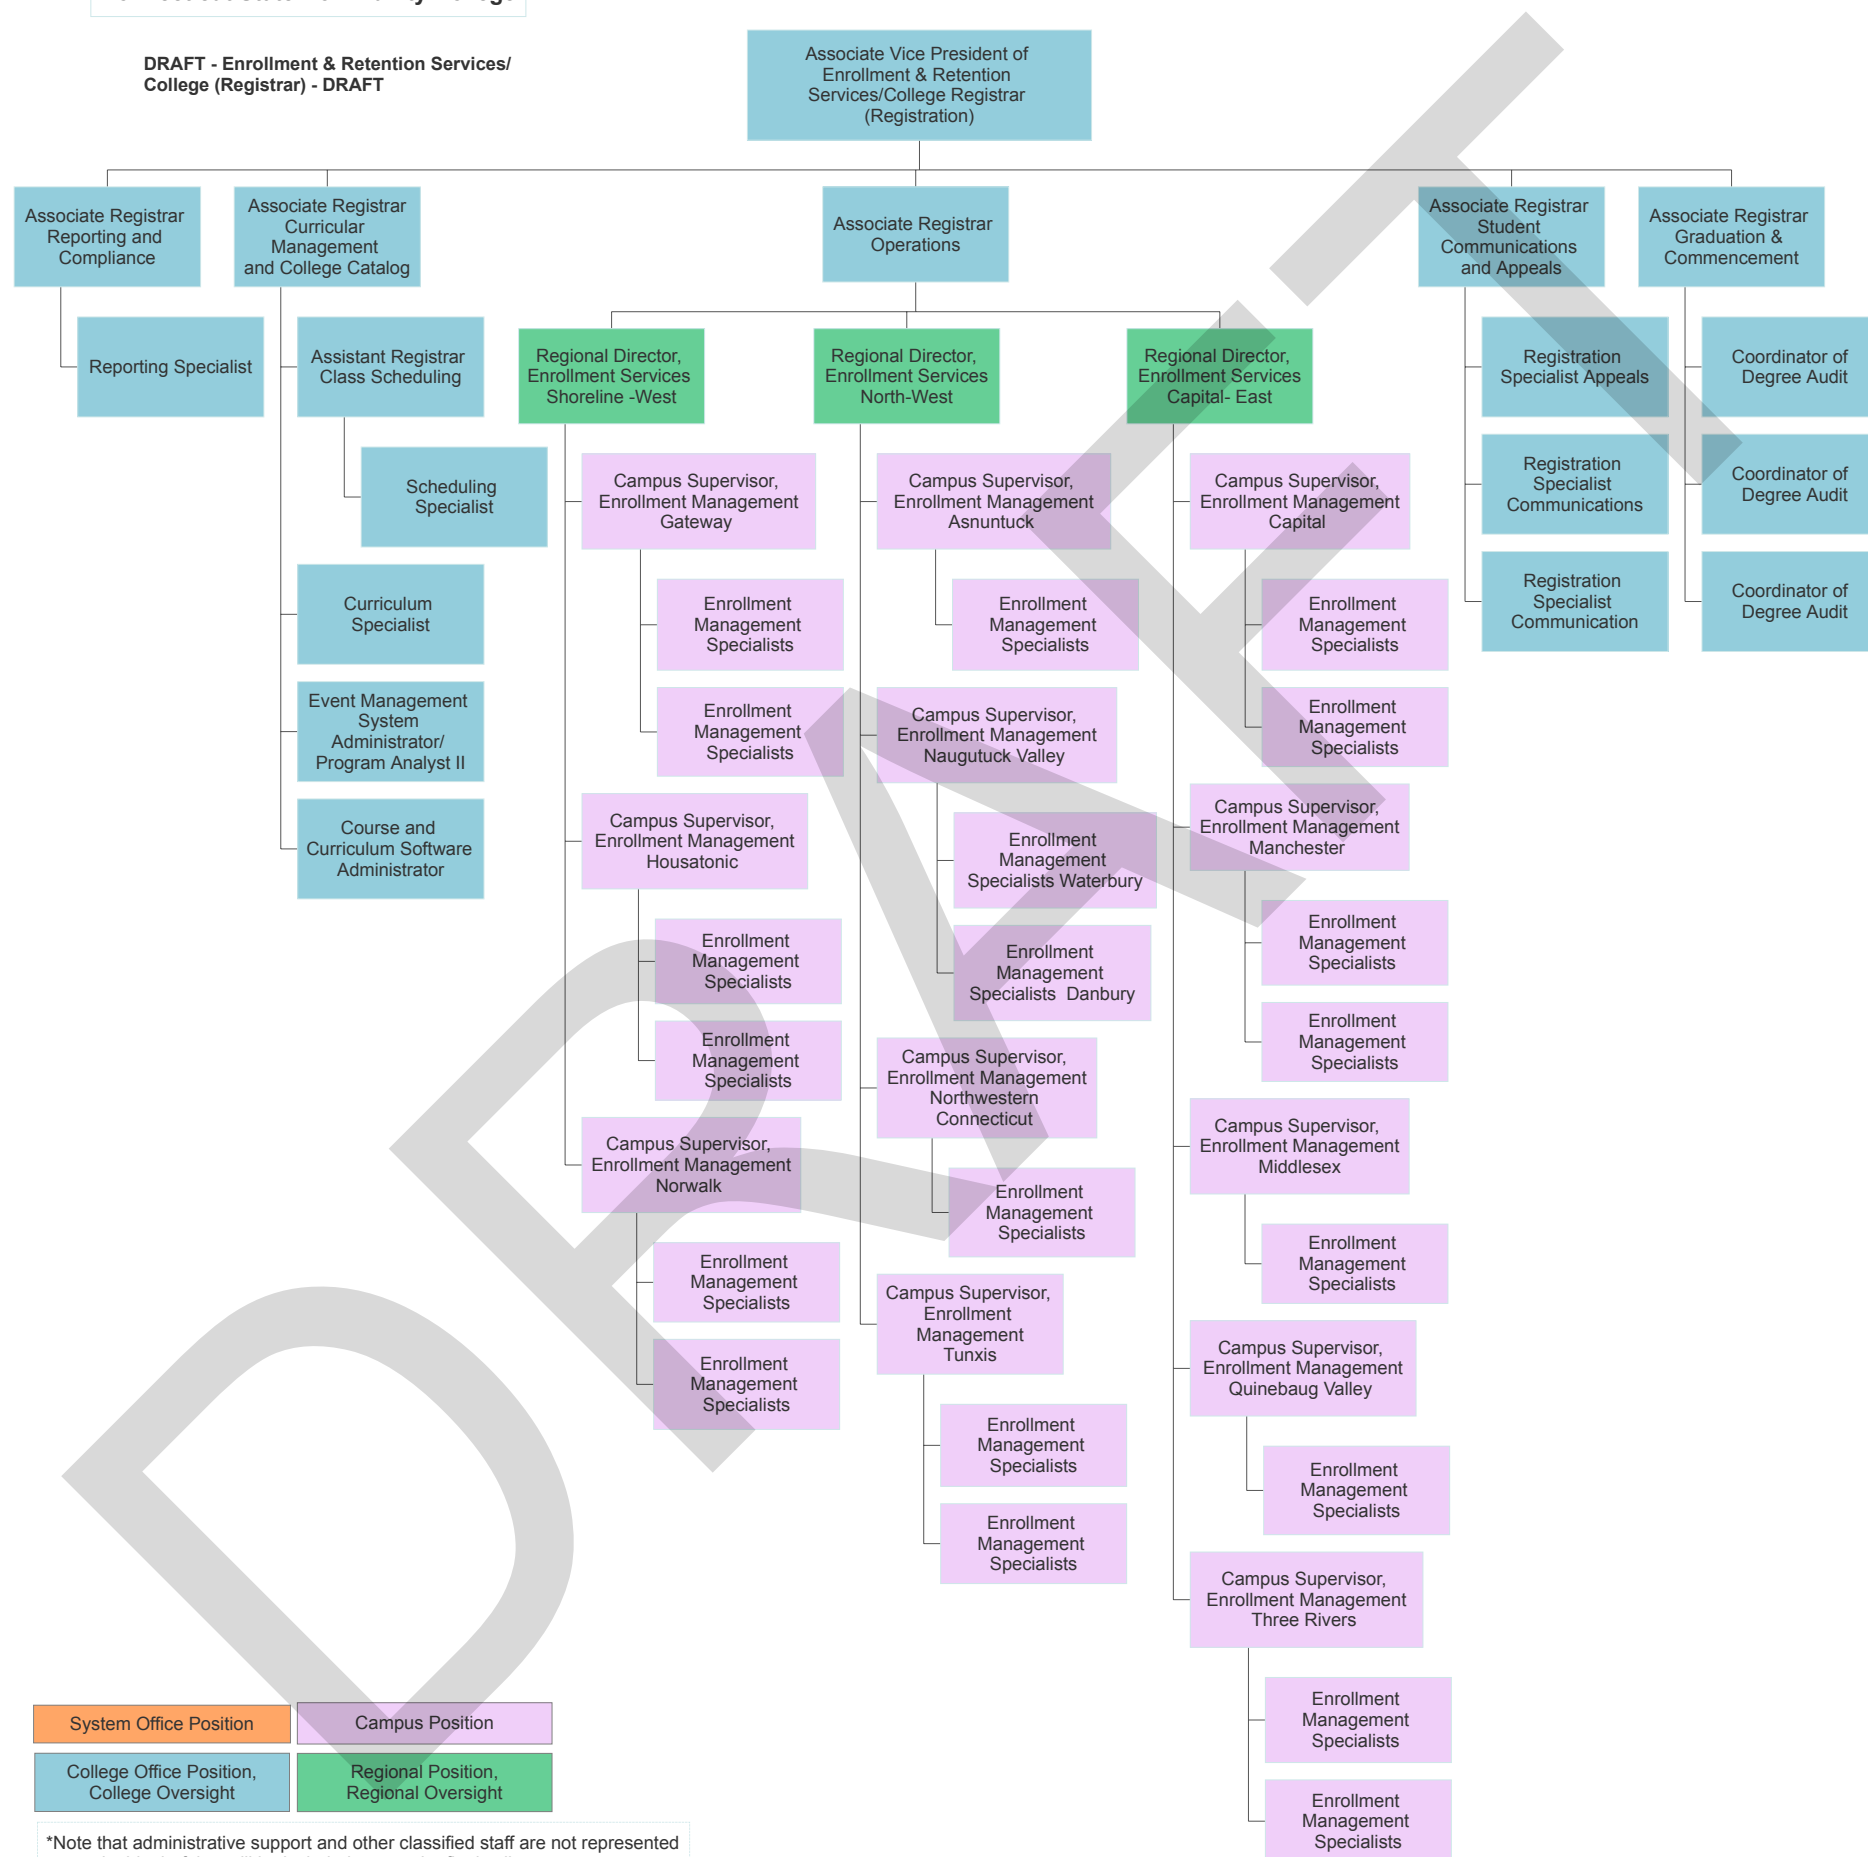

Connecticut State Community College

DRAFT - Enrollment Management - DRAFT

System Office Position	Campus Position
College Office Position, College Oversight	Regional Position, Regional Oversight

*Note that administrative support and other classified staff are not represented in this draft but will be included across the final college structure.

Connecticut State Community College

DRAFT - Admissions and Outreach - DRAFT

System Office Position	Campus Position
College Office Position, College Oversight	Regional Position, Regional Oversight

*Note that administrative support and other classified staff are not represented in this draft but will be included across the final college structure.

Connecticut State Community College

**DRAFT - Enrollment & Retention Services/
College (Registrar) - DRAFT**

System Office Position	Campus Position
College Office Position, College Oversight	Regional Position, Regional Oversight