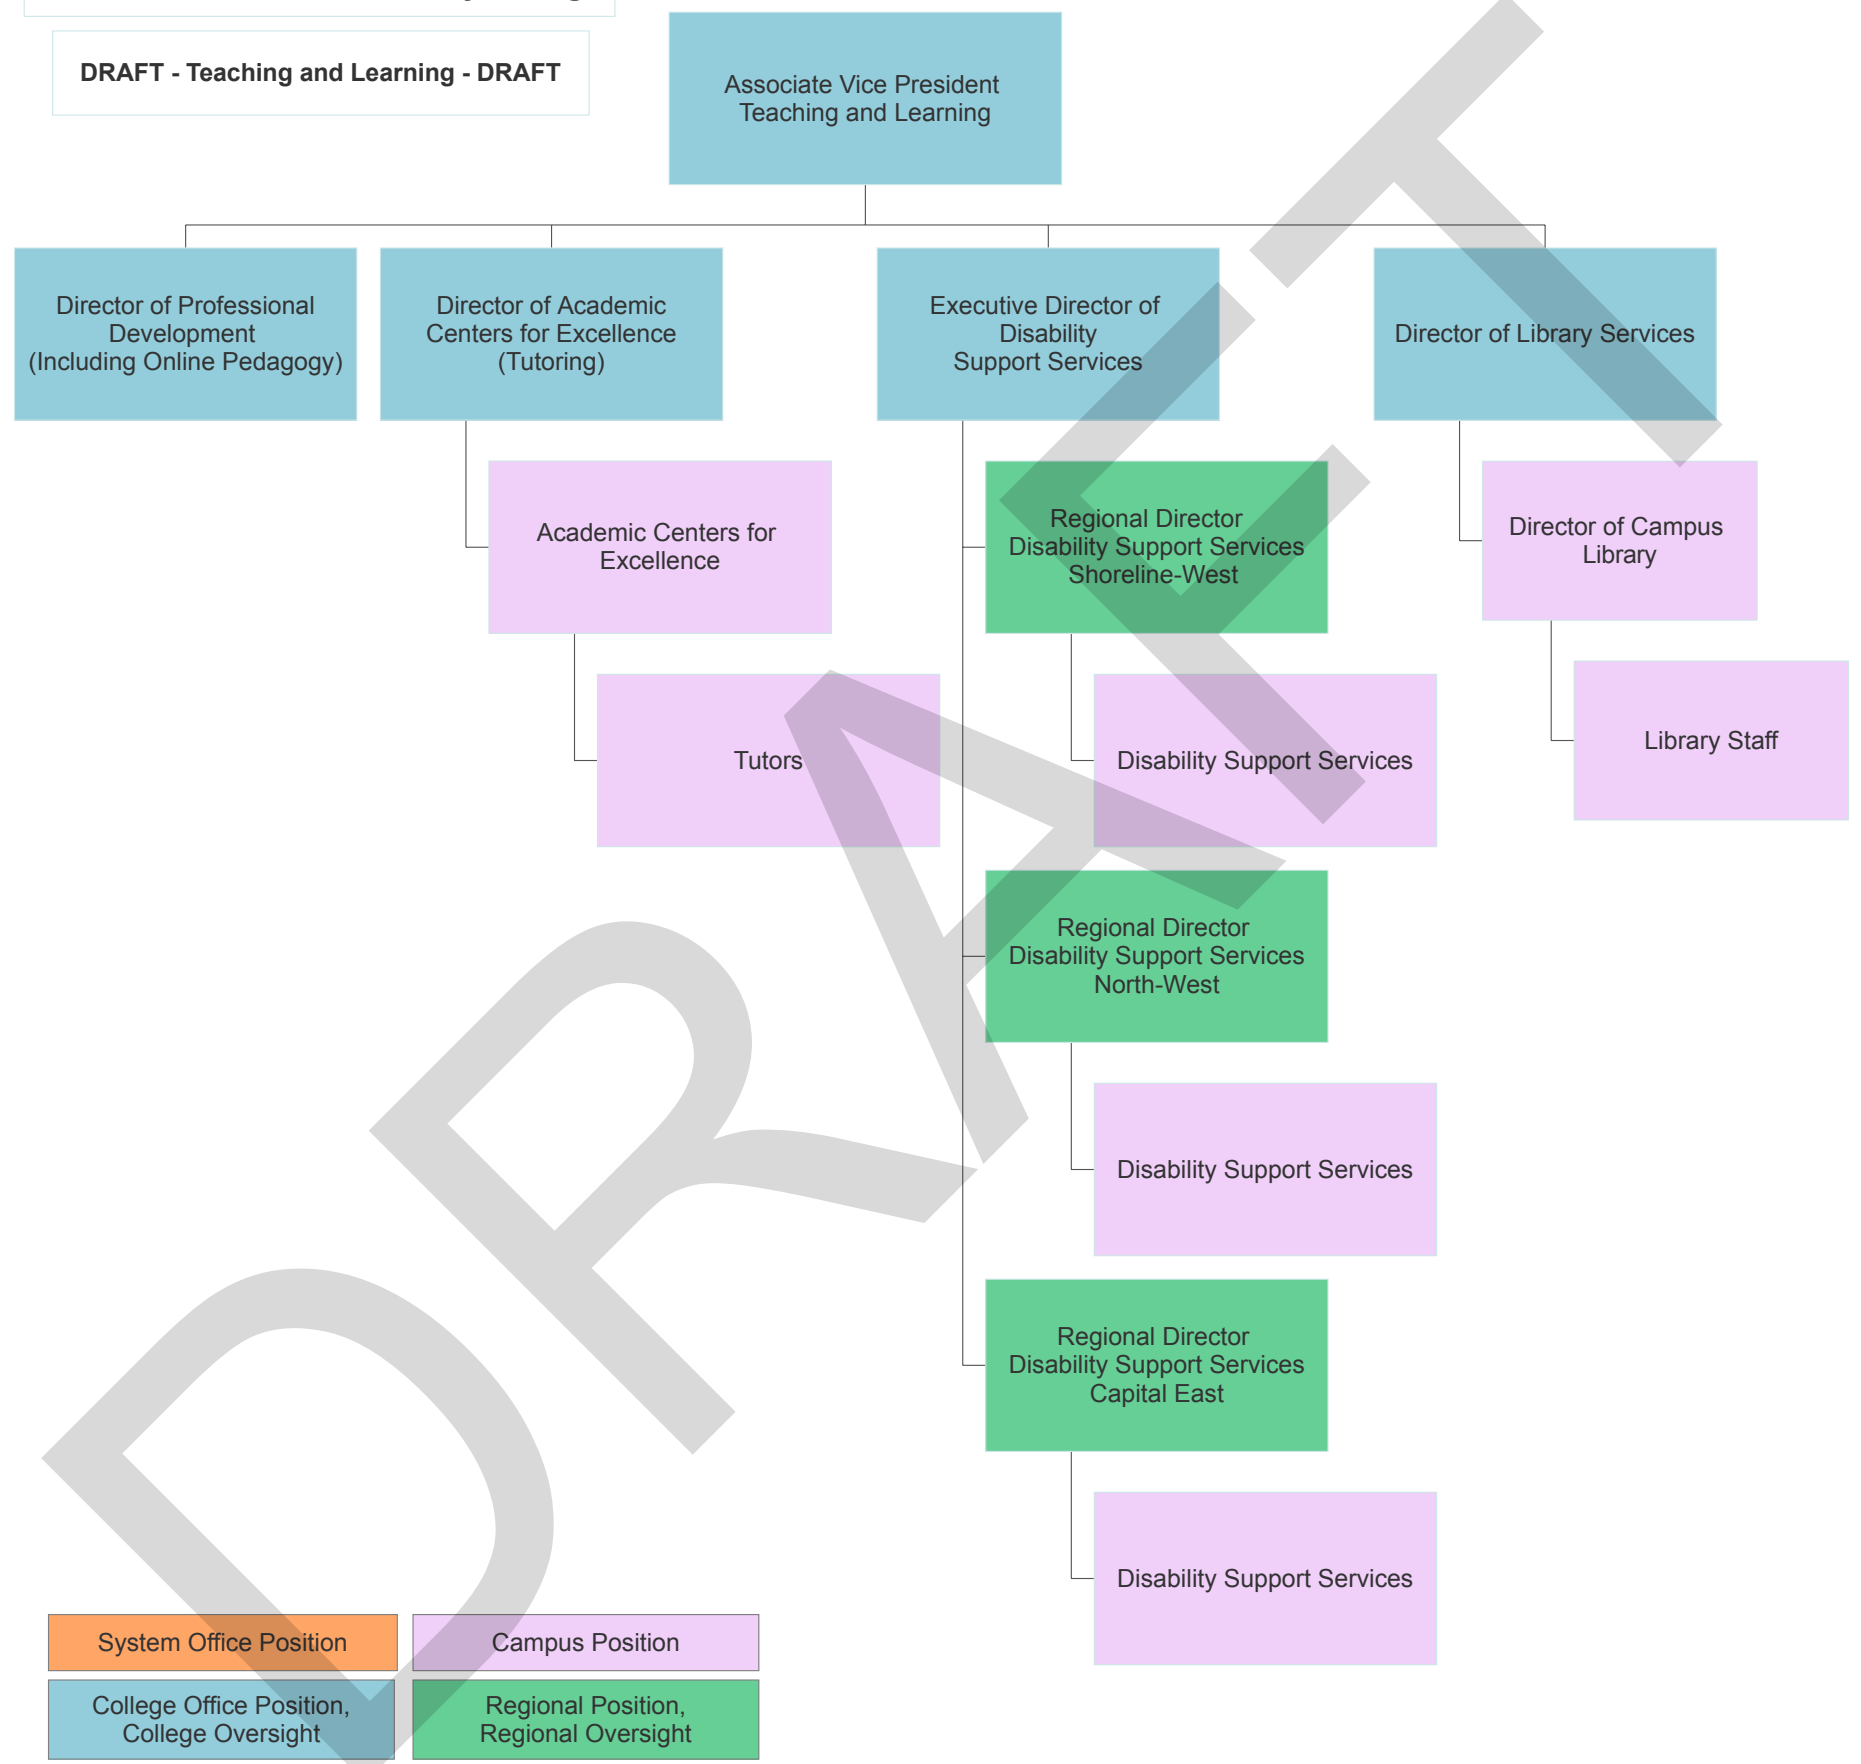

Connecticut State Community College

DRAFT - Teaching and Learning - DRAFT

*Note that administrative support and other classified staff are not represented in this draft will be included across the final college structure.