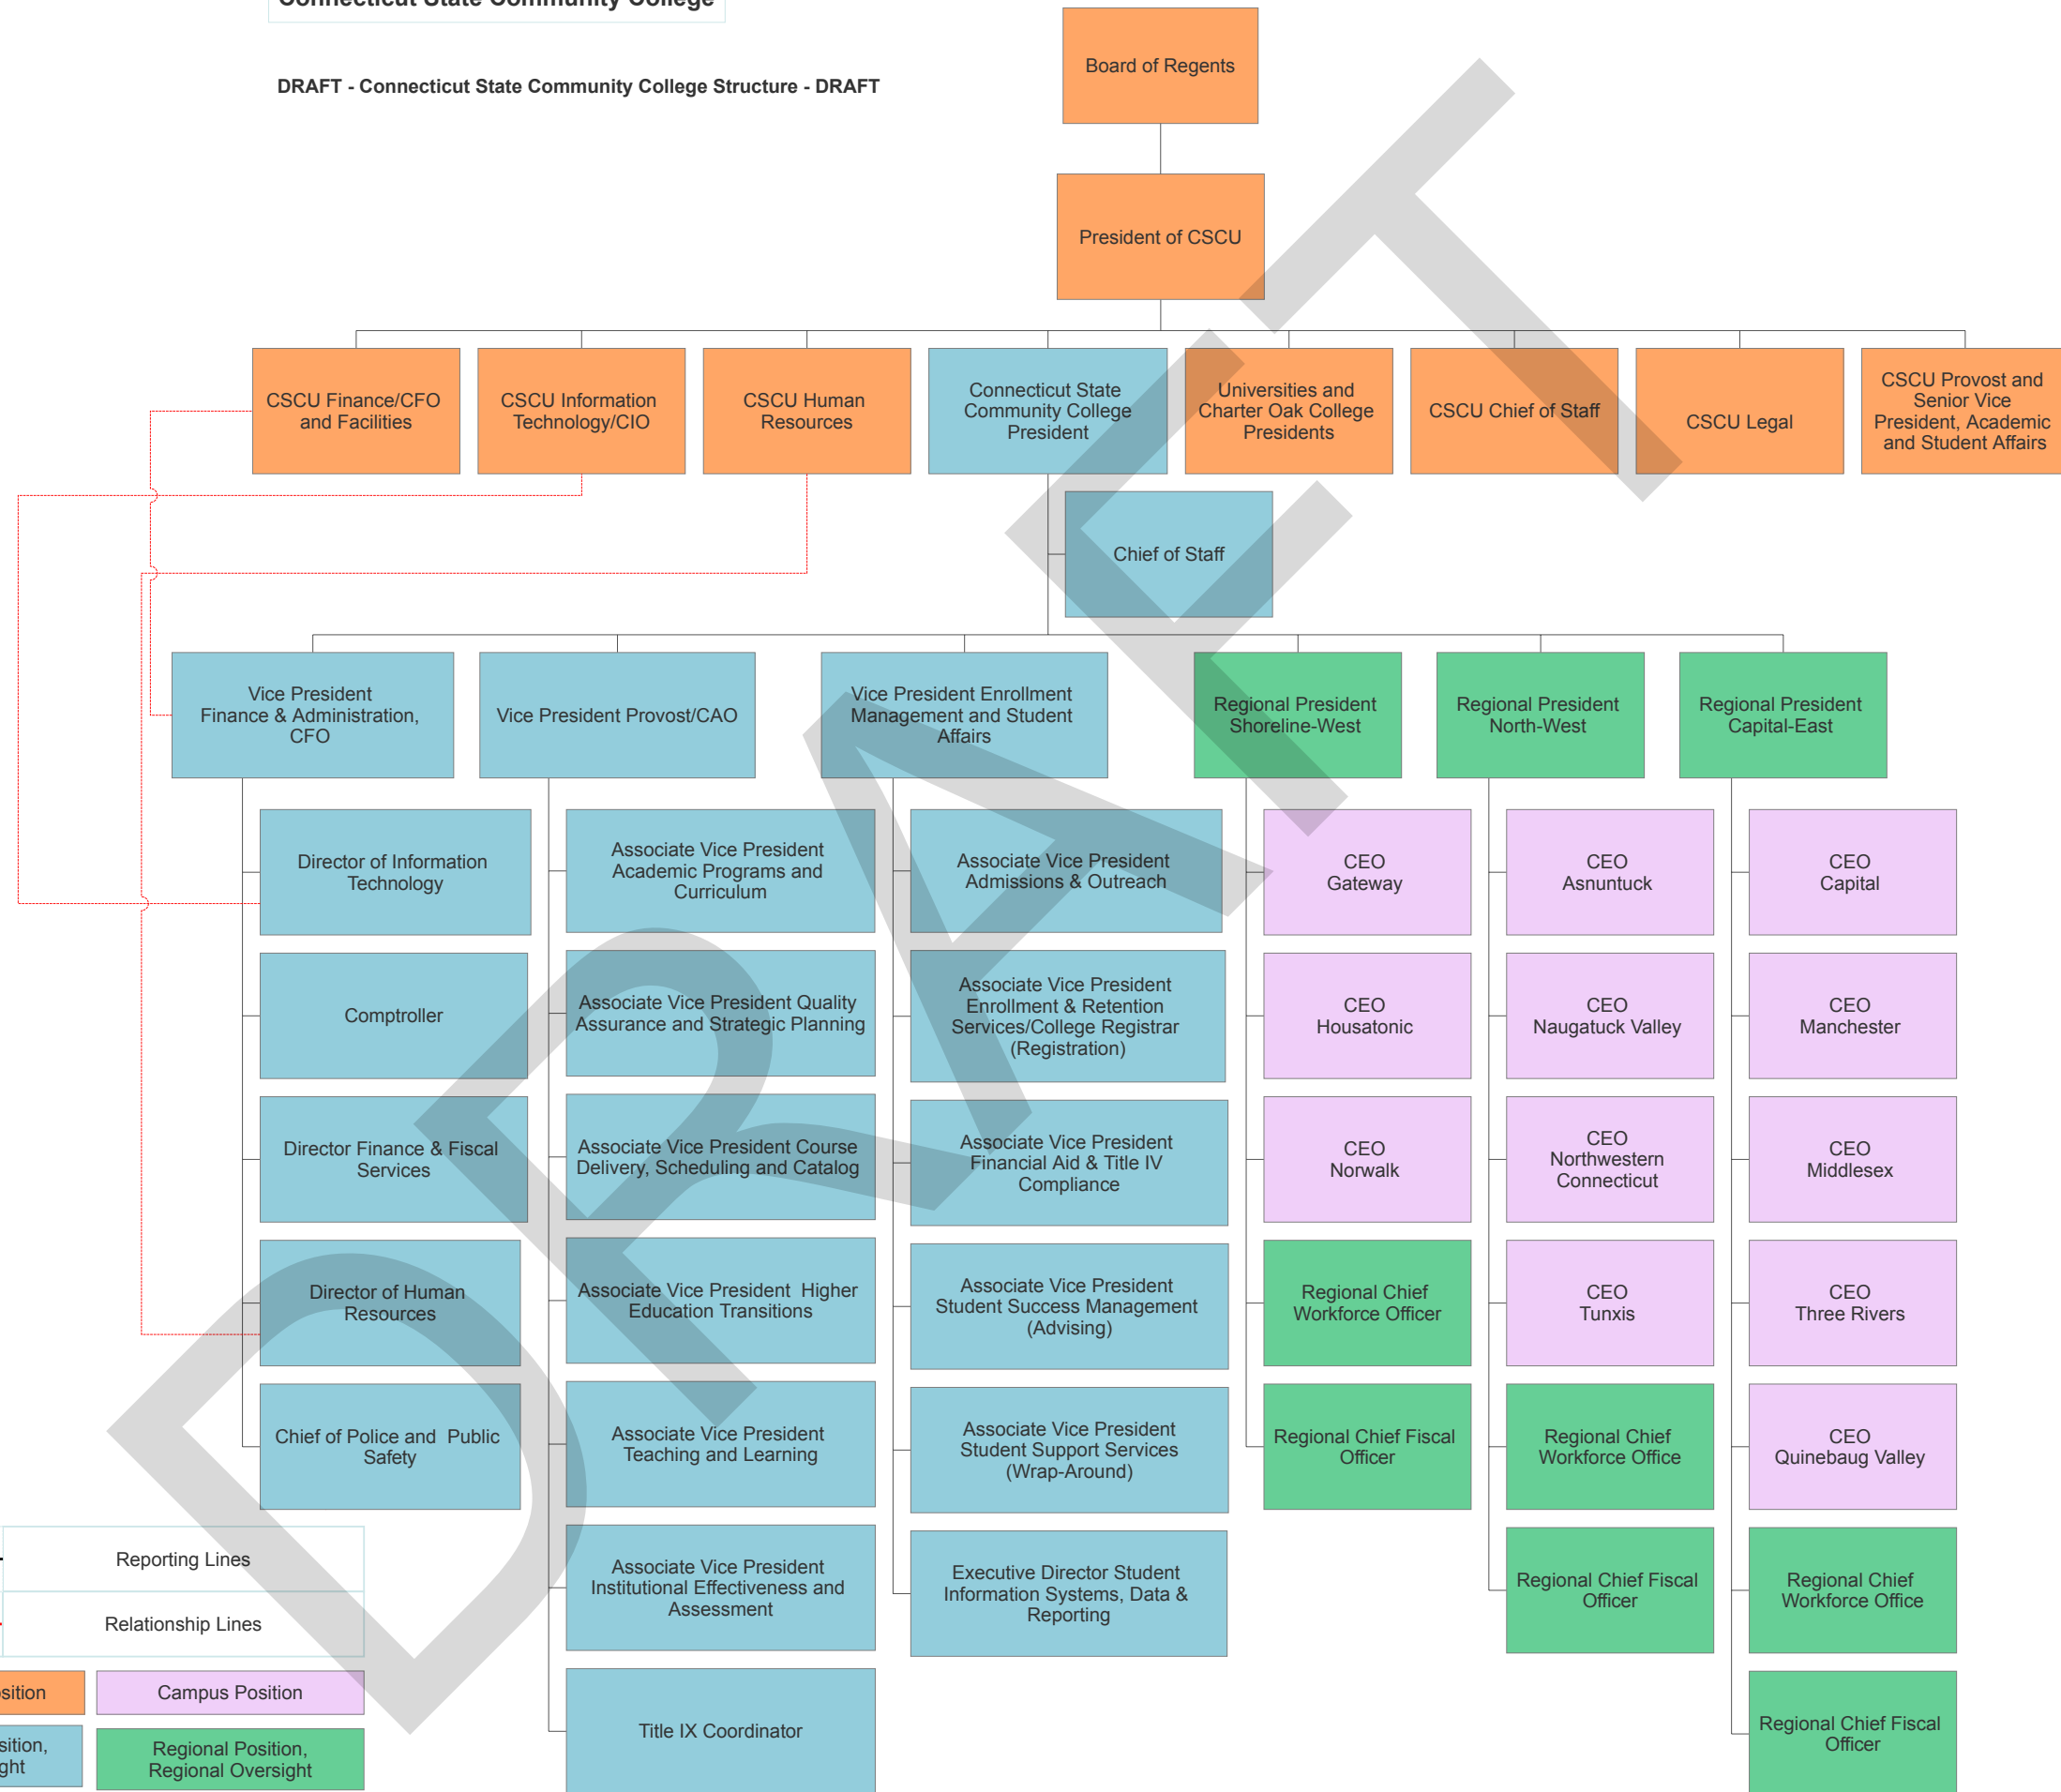

Connecticut State Community College

DRAFT - Connecticut State Community College Structure - DRAFT

*Note that administrative support and other classified staff are not represented in this draft but will be included across the final college structure.

Connecticut State Community College

DRAFT - Provost/CAO - DRAFT

System Office Position	Campus Position
College Office Position, College Oversight	Regional Position, Regional Oversight

*Note that administrative support and other classified staff are not represented in this draft but will be included across the final college structure.

	Reporting Lines
	Relationship Lines
	System Office Position
	Campus Position
	College Office Position, College Oversight
	Regional Position, Regional Oversight

*Note that administrative support and other classified staff are not represented in this draft but will be included across the final college structure.