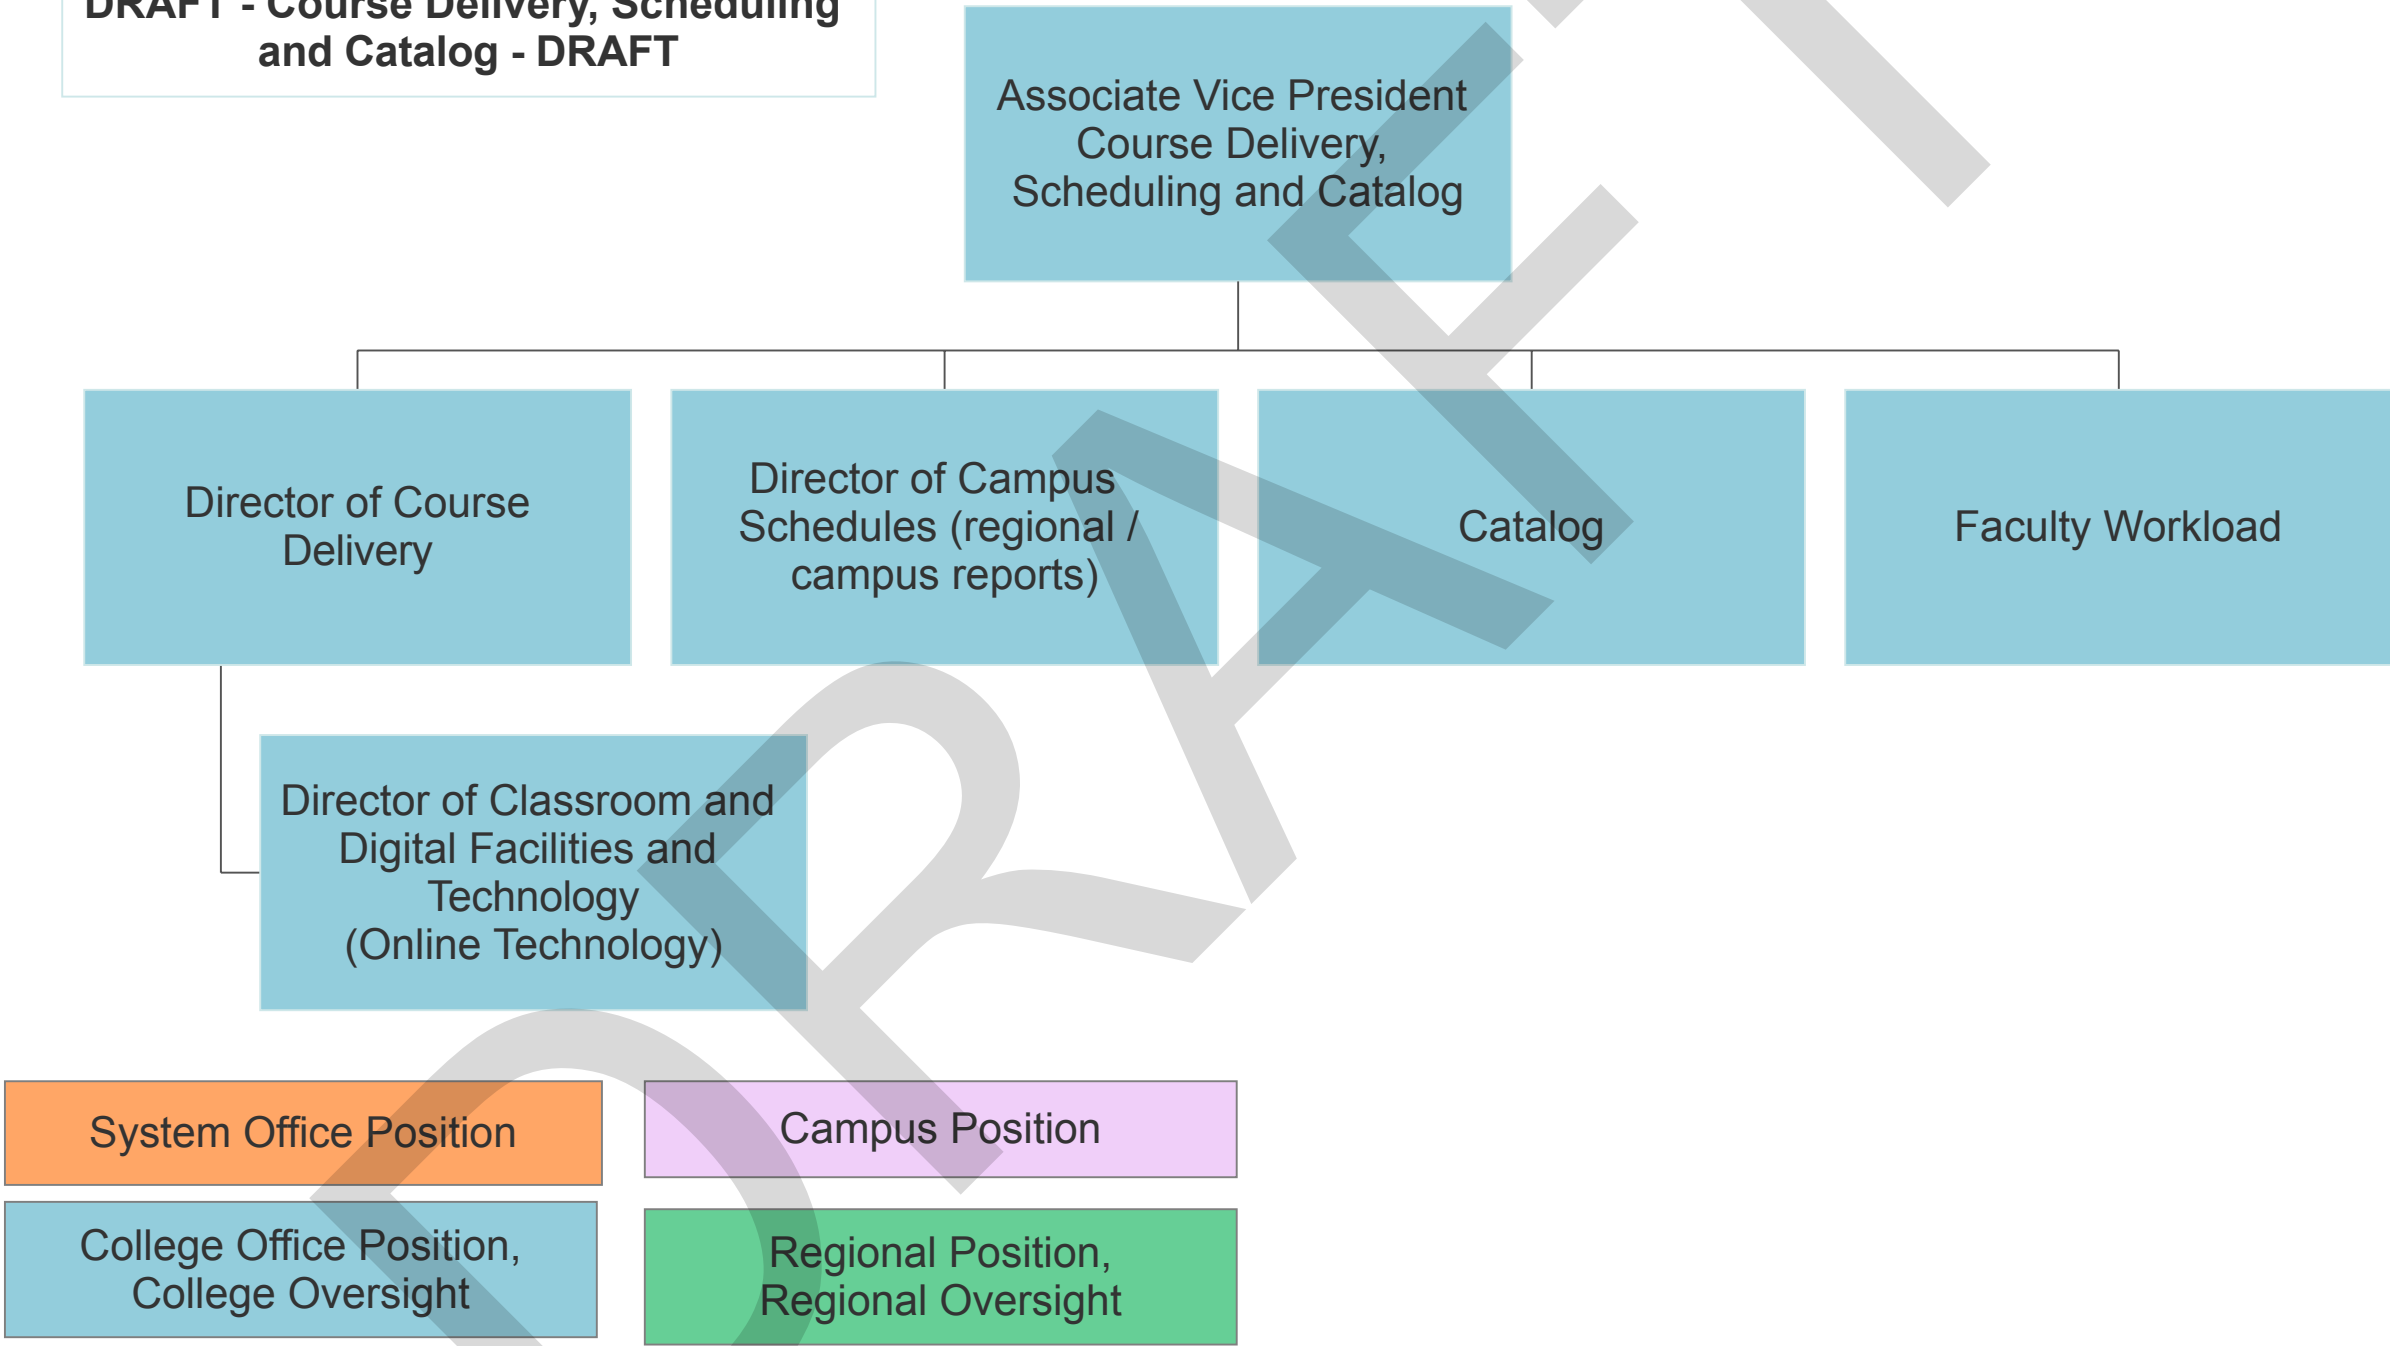

Connecticut State Community College

DRAFT - Course Delivery, Scheduling and Catalog - DRAFT

*Note that administrative support and other classified staff are not represented in this draft but will be included across the final college structure.