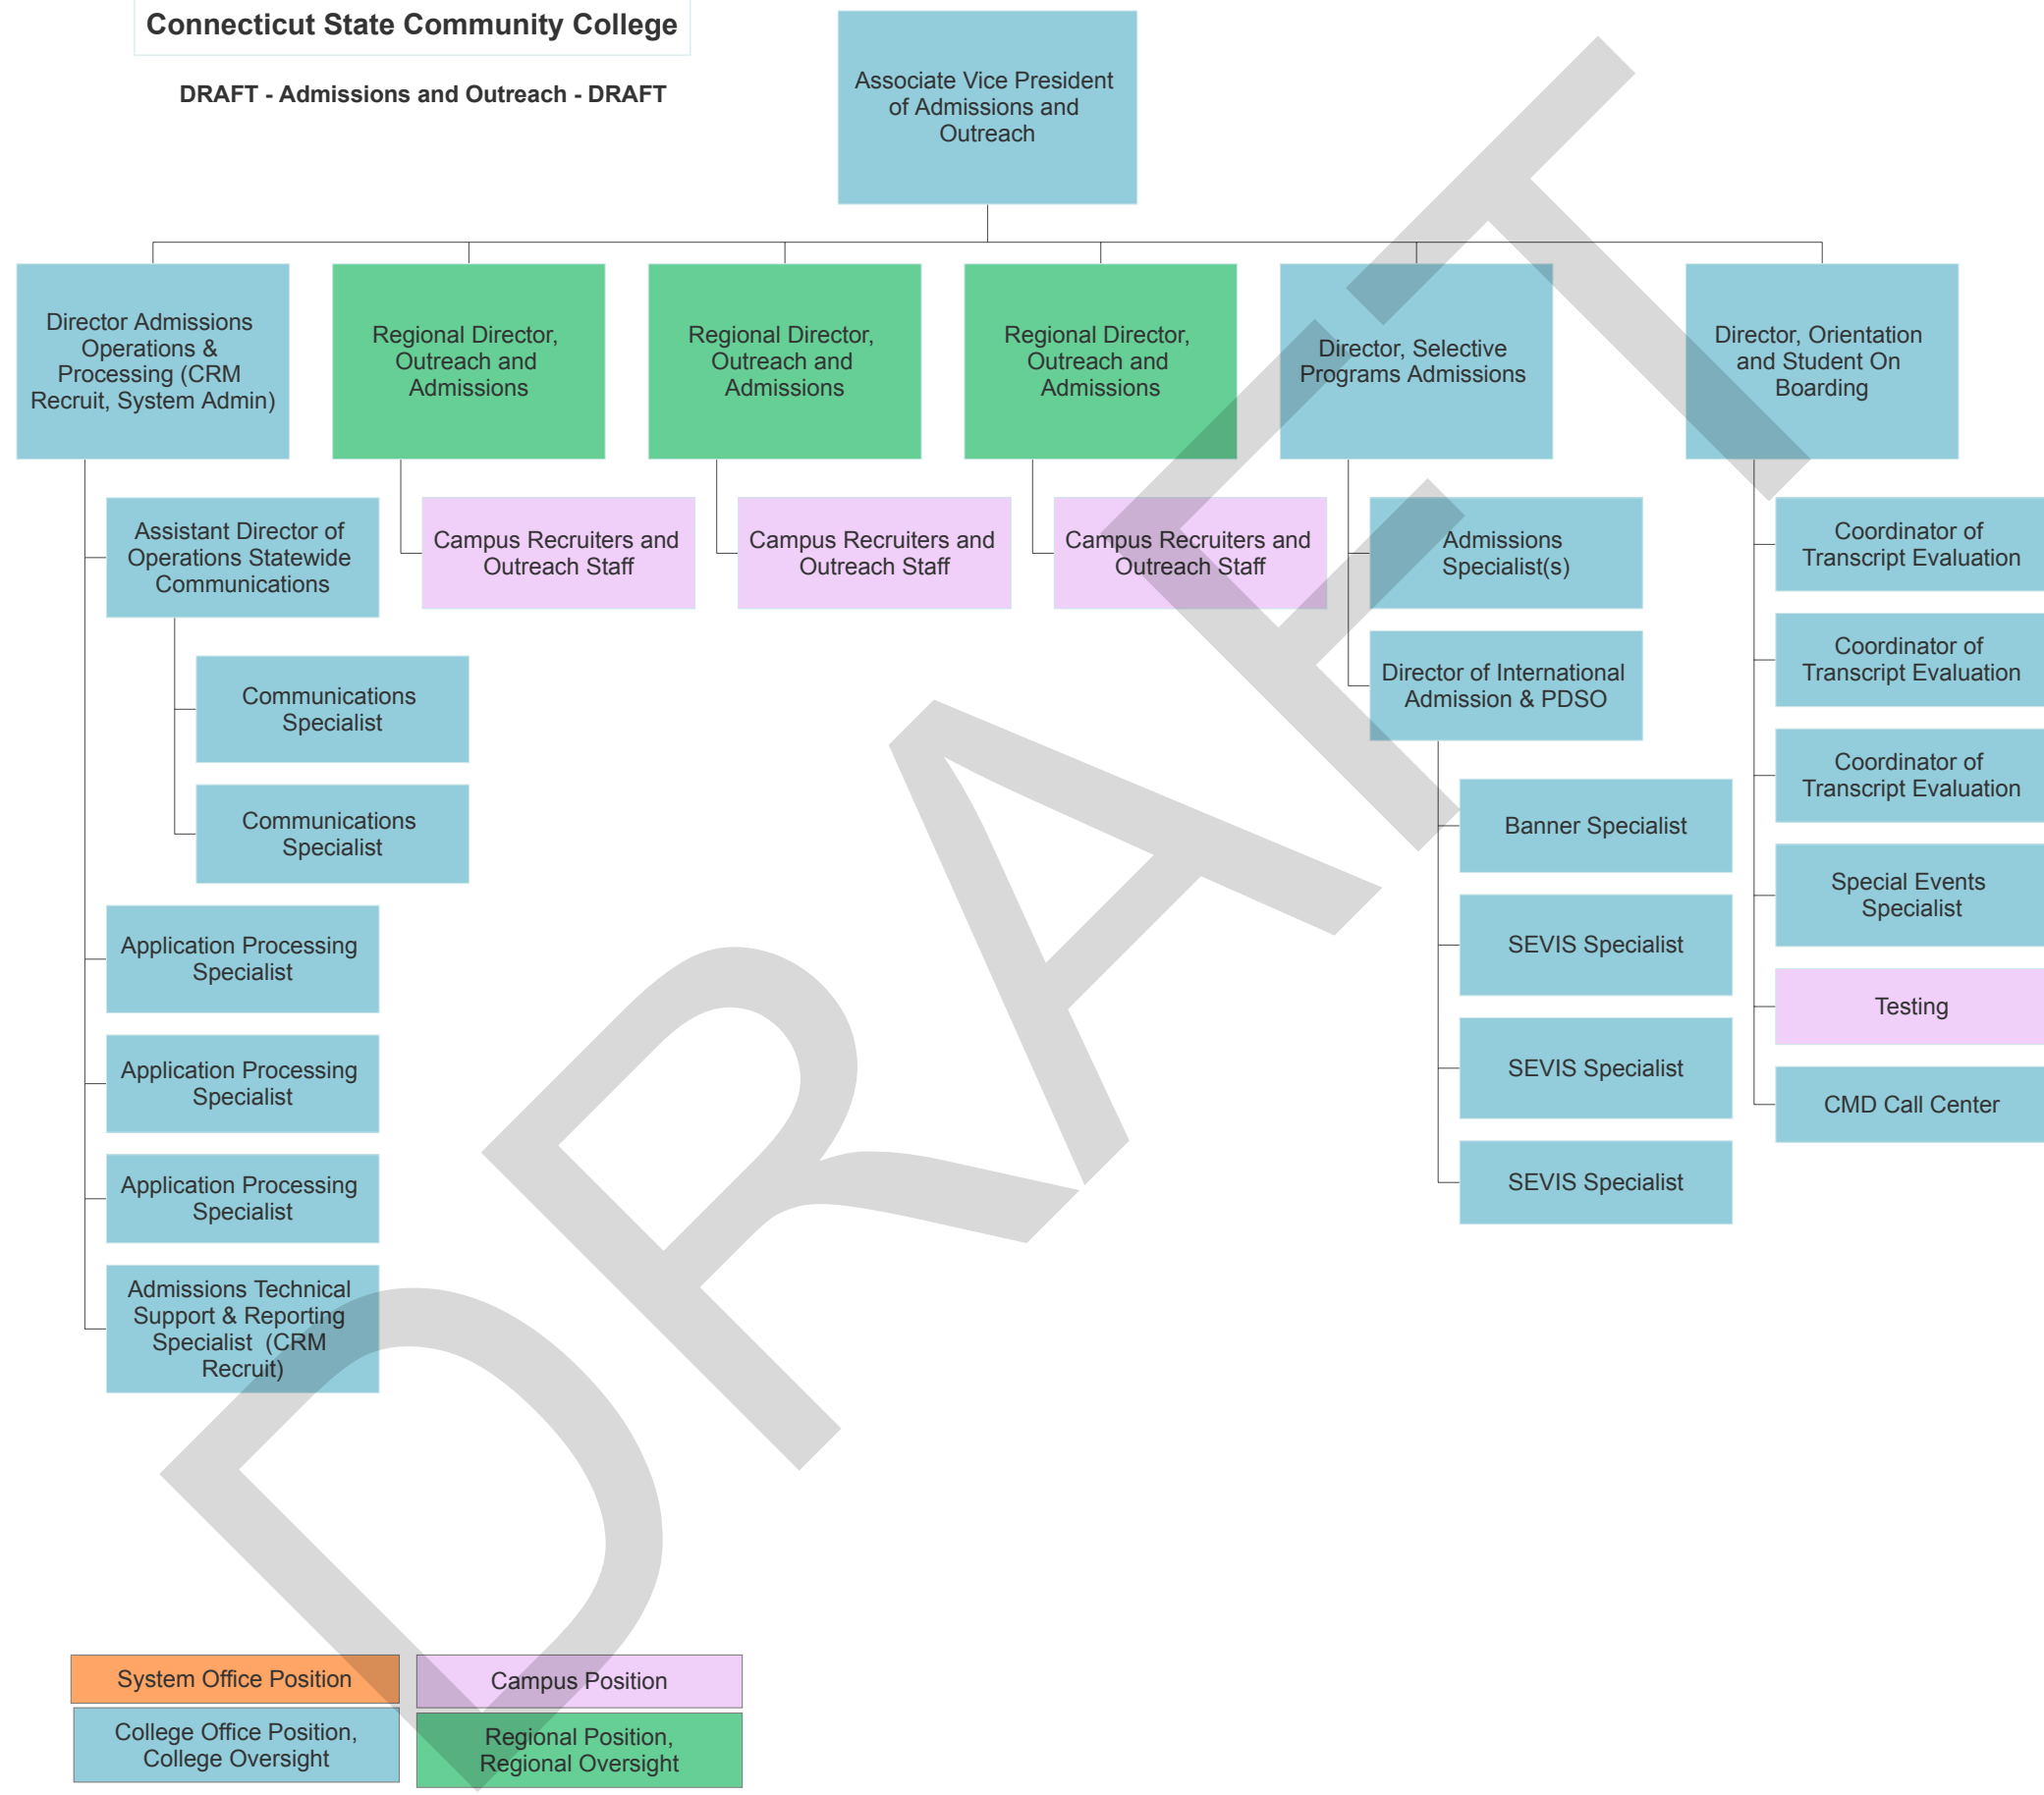

Connecticut State Community College

DRAFT - Enrollment Management - DRAFT

System Office Position	Campus Position
College Office Position, College Oversight	Regional Position, Regional Oversight

*Note that administrative support and other classified staff are not represented in this draft but will be included across the final college structure.

Connecticut State Community College

DRAFT - Admissions and Outreach - DRAFT

System Office Position	Campus Position
College Office Position, College Oversight	Regional Position, Regional Oversight

*Note that administrative support and other classified staff are not represented in this draft but will be included across the final college structure.