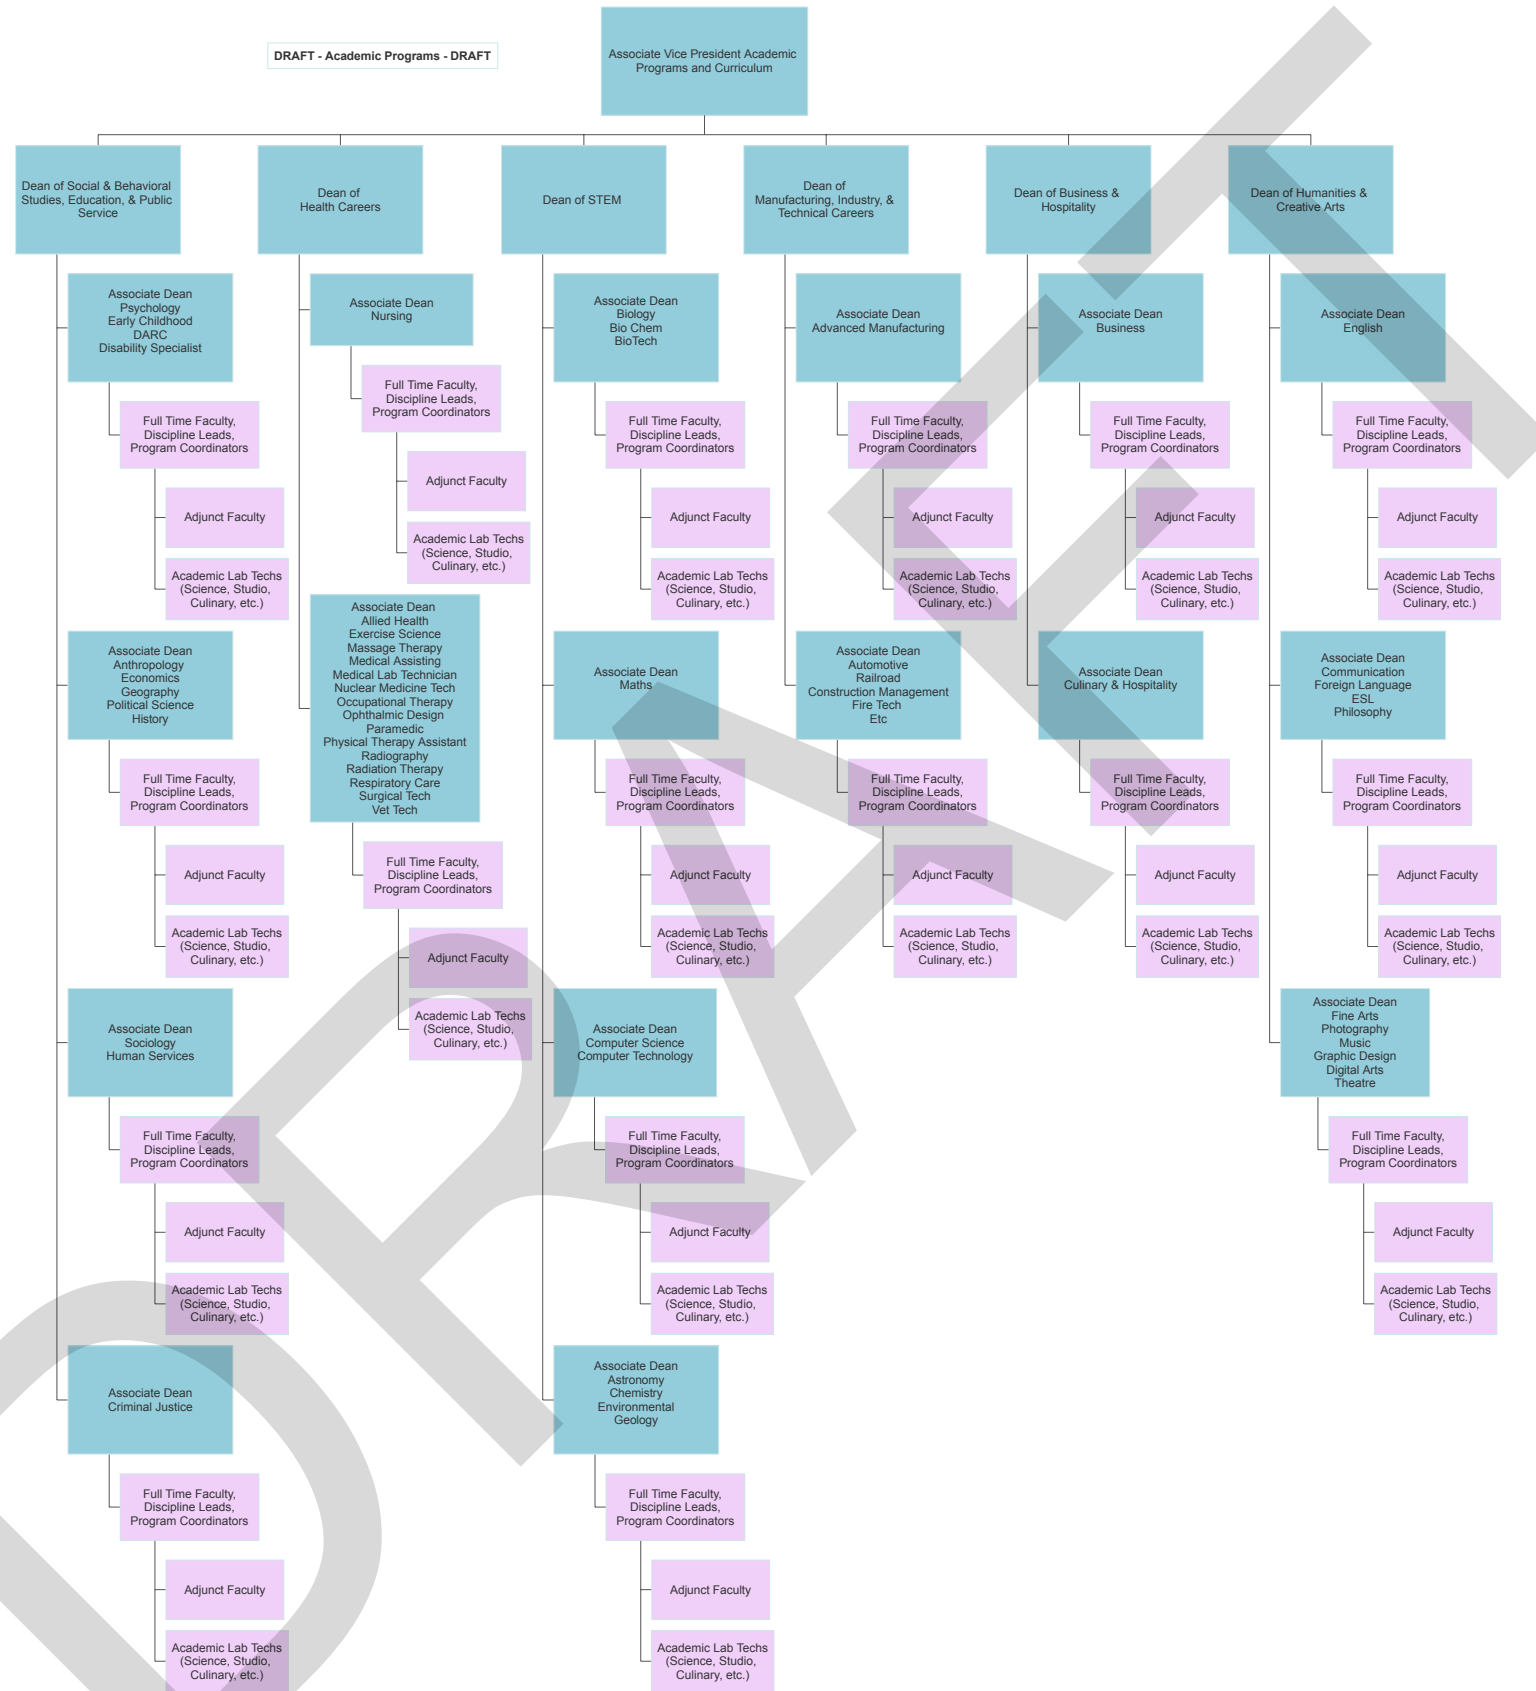

Connecticut State Community College

DRAFT - Academic Programs - DRAFT