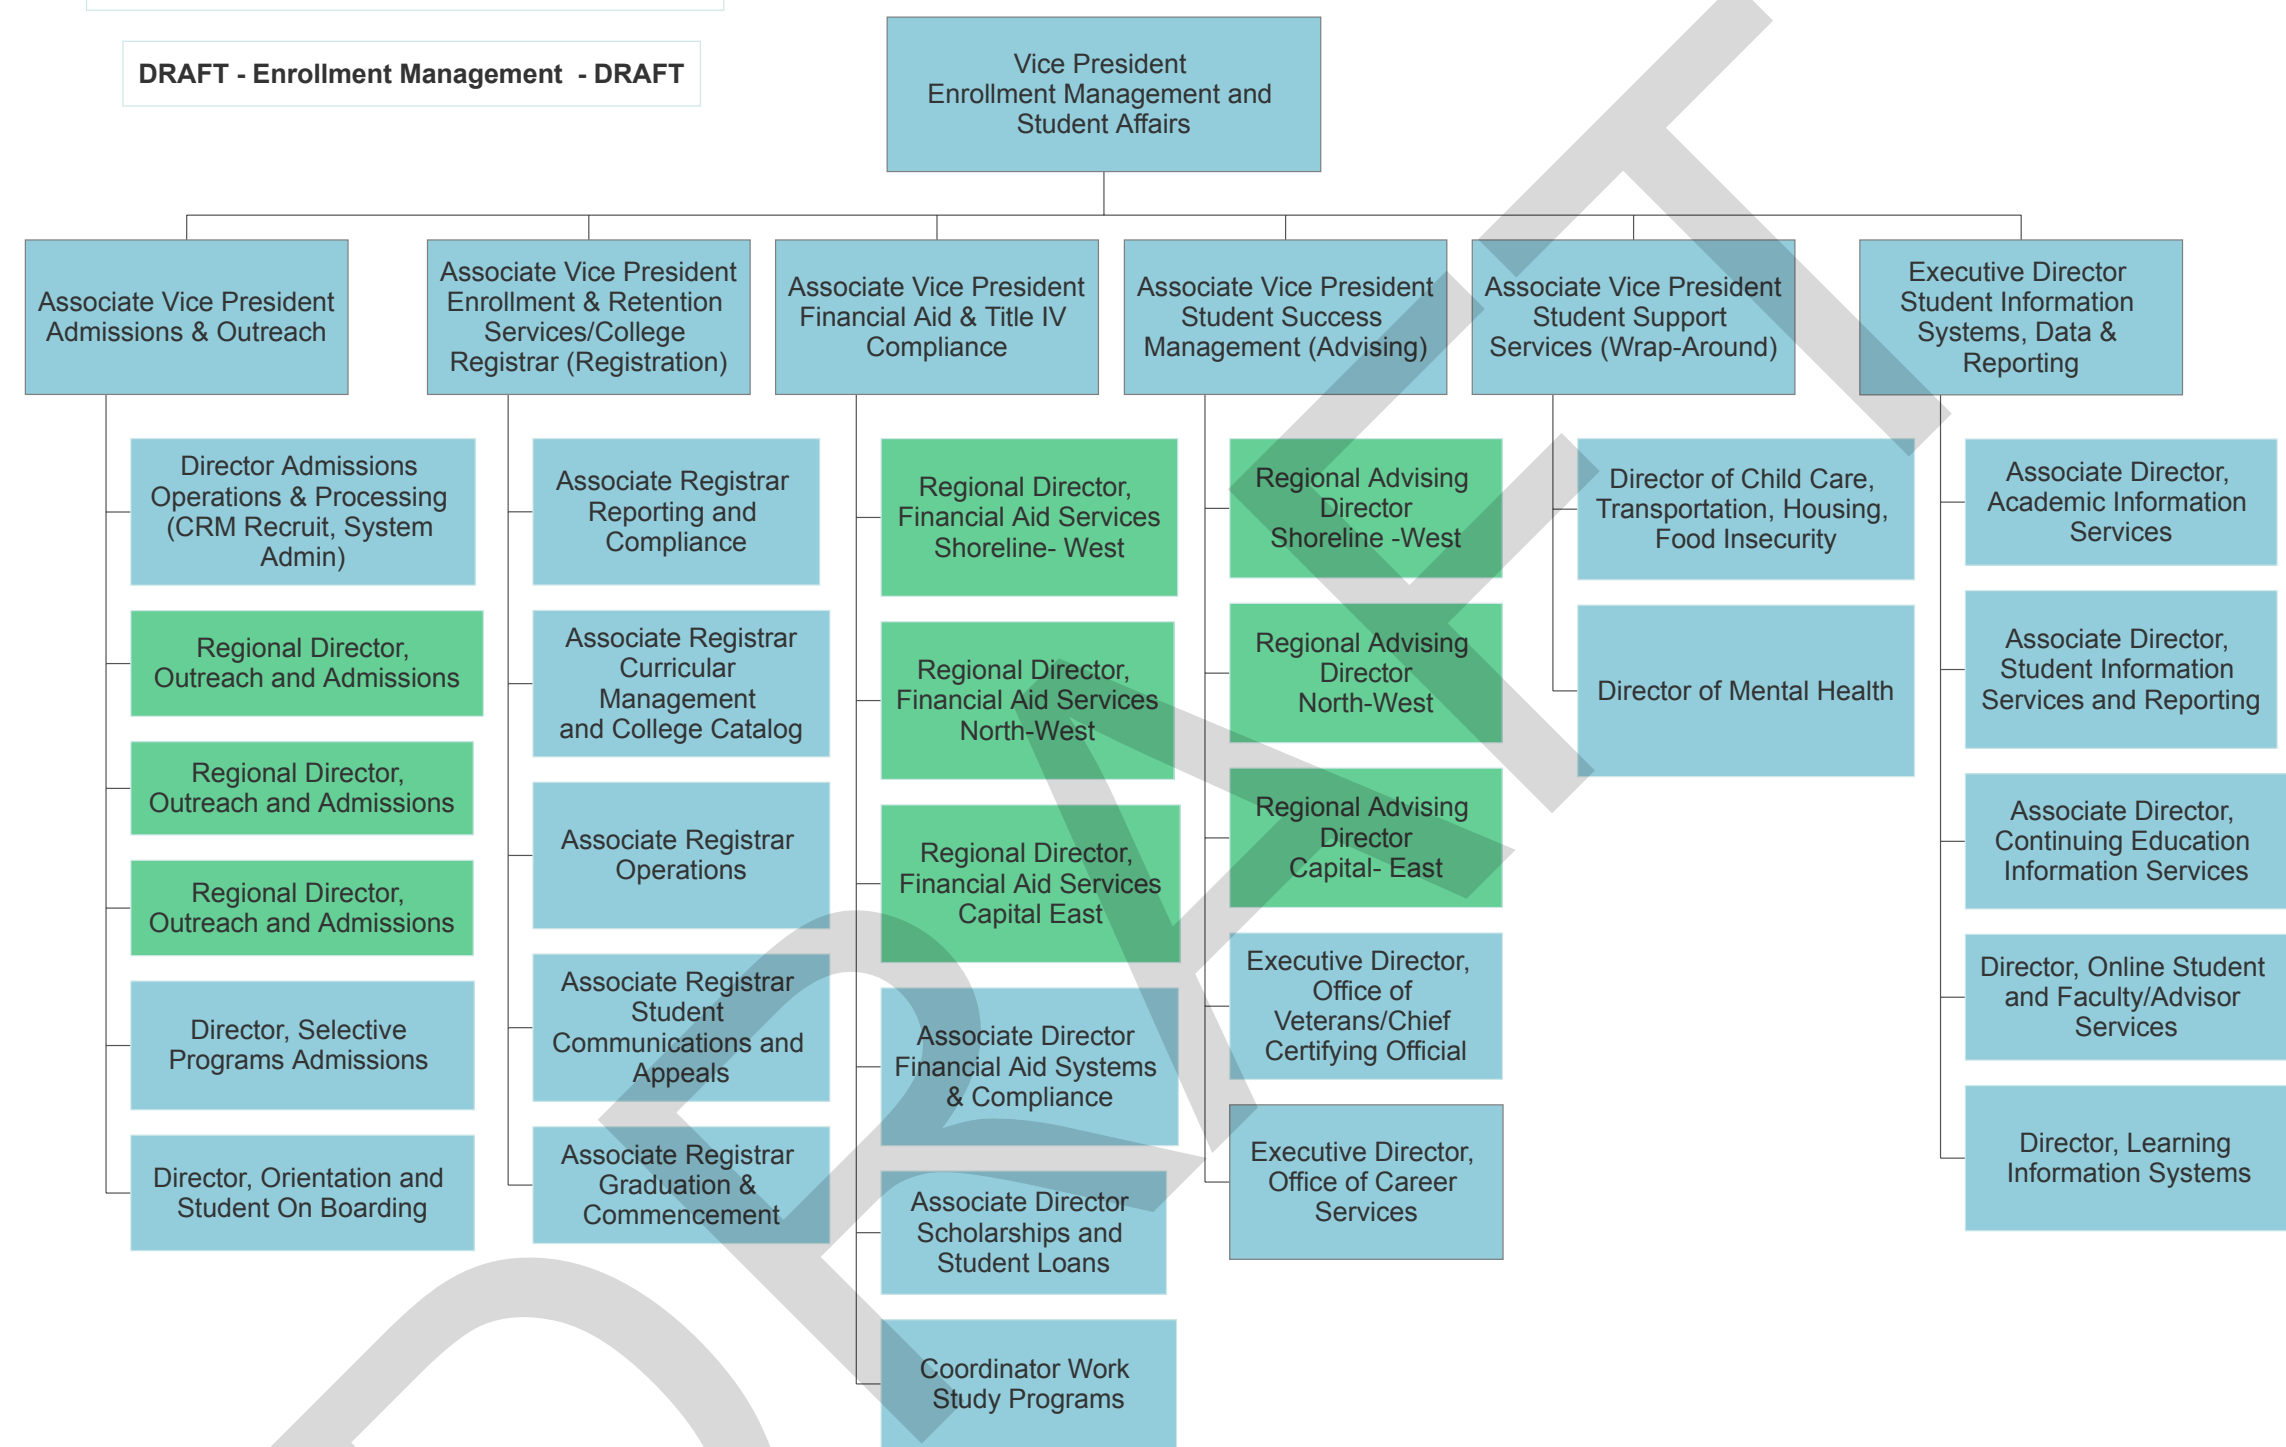

Connecticut State Community College

DRAFT - Enrollment Management - DRAFT

System Office Position	Campus Position
College Office Position, College Oversight	Regional Position, Regional Oversight

*Note that administrative support and other classified staff are not represented in this draft but will be included across the final college structure.

	Reporting Lines
	Relationship Lines
	System Office Position
	Campus Position
	College Office Position, College Oversight
	Regional Position, Regional Oversight

*Note that administrative support and other classified staff are not represented in this draft but will be included across the final college structure.