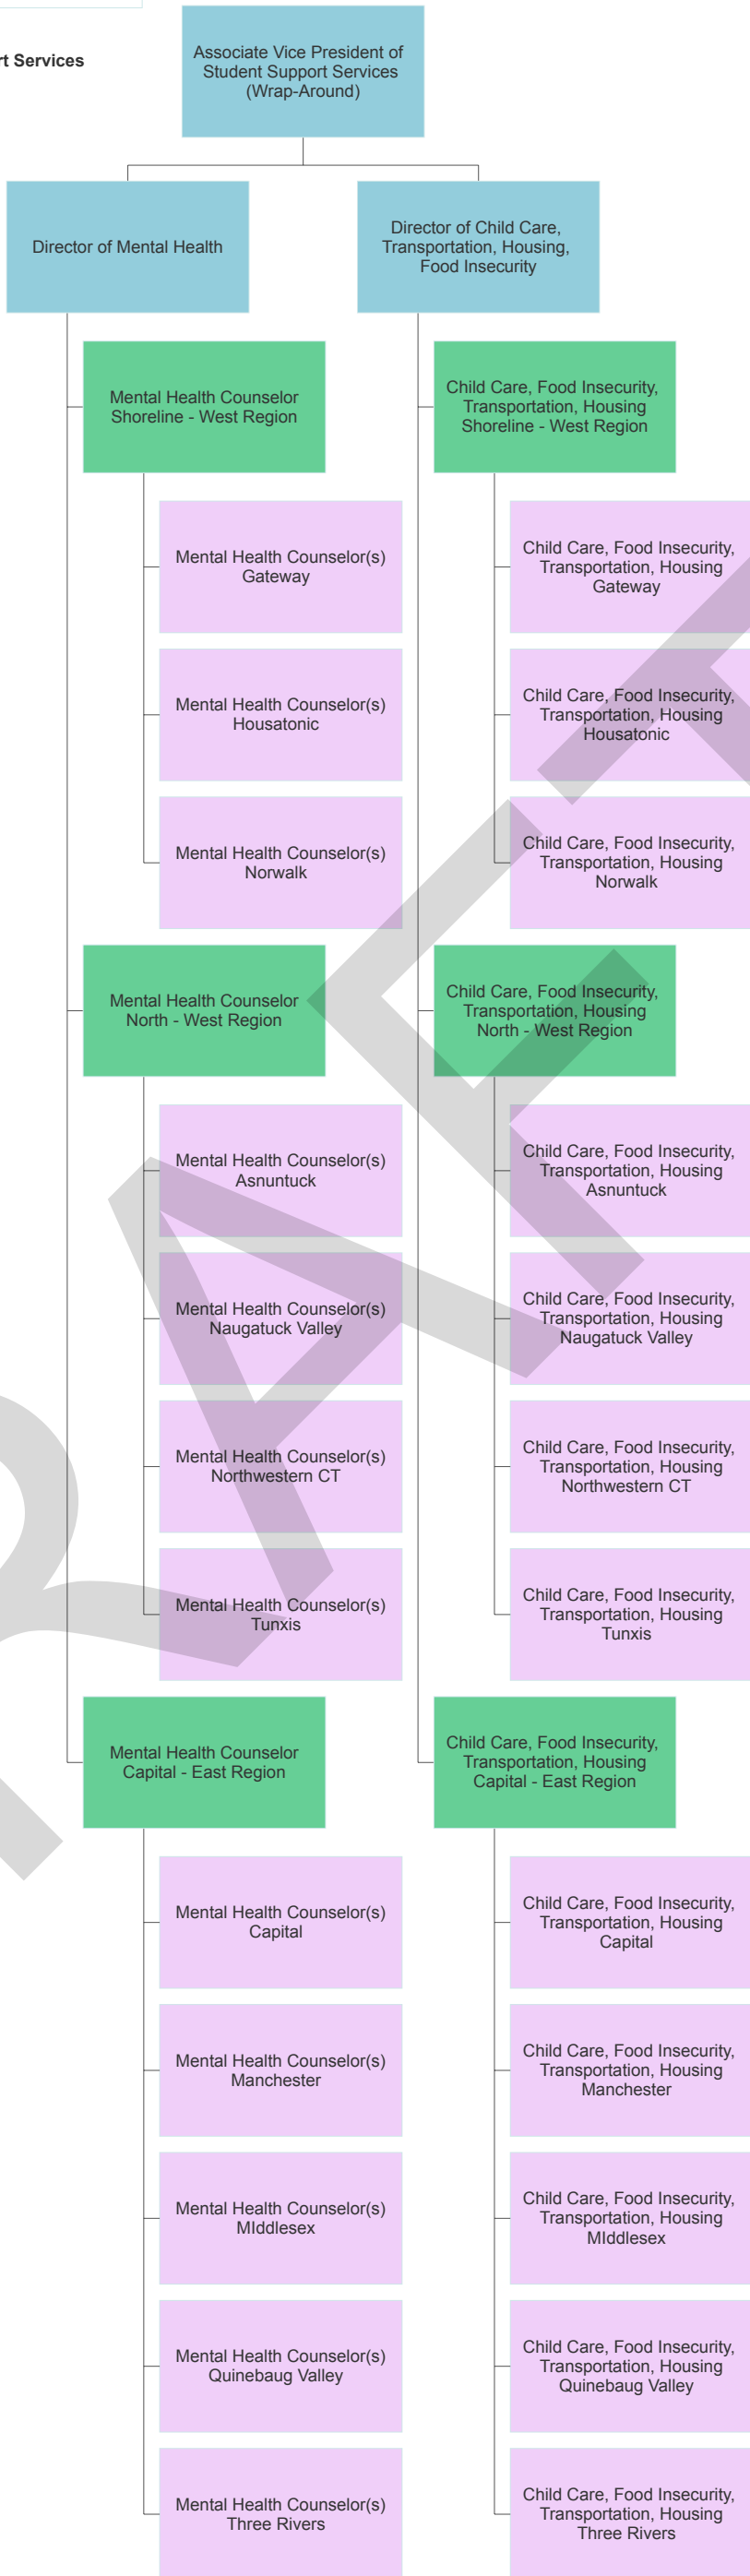

DRAFT - Student Support Services
(Wrap-Around) - DRAFT

System Office Position	Campus Position
College Office Position, College Oversight	Regional Position, Regional Oversight

*Note that administrative support and other classified staff are not represented in this draft but will be included across the final college structure.