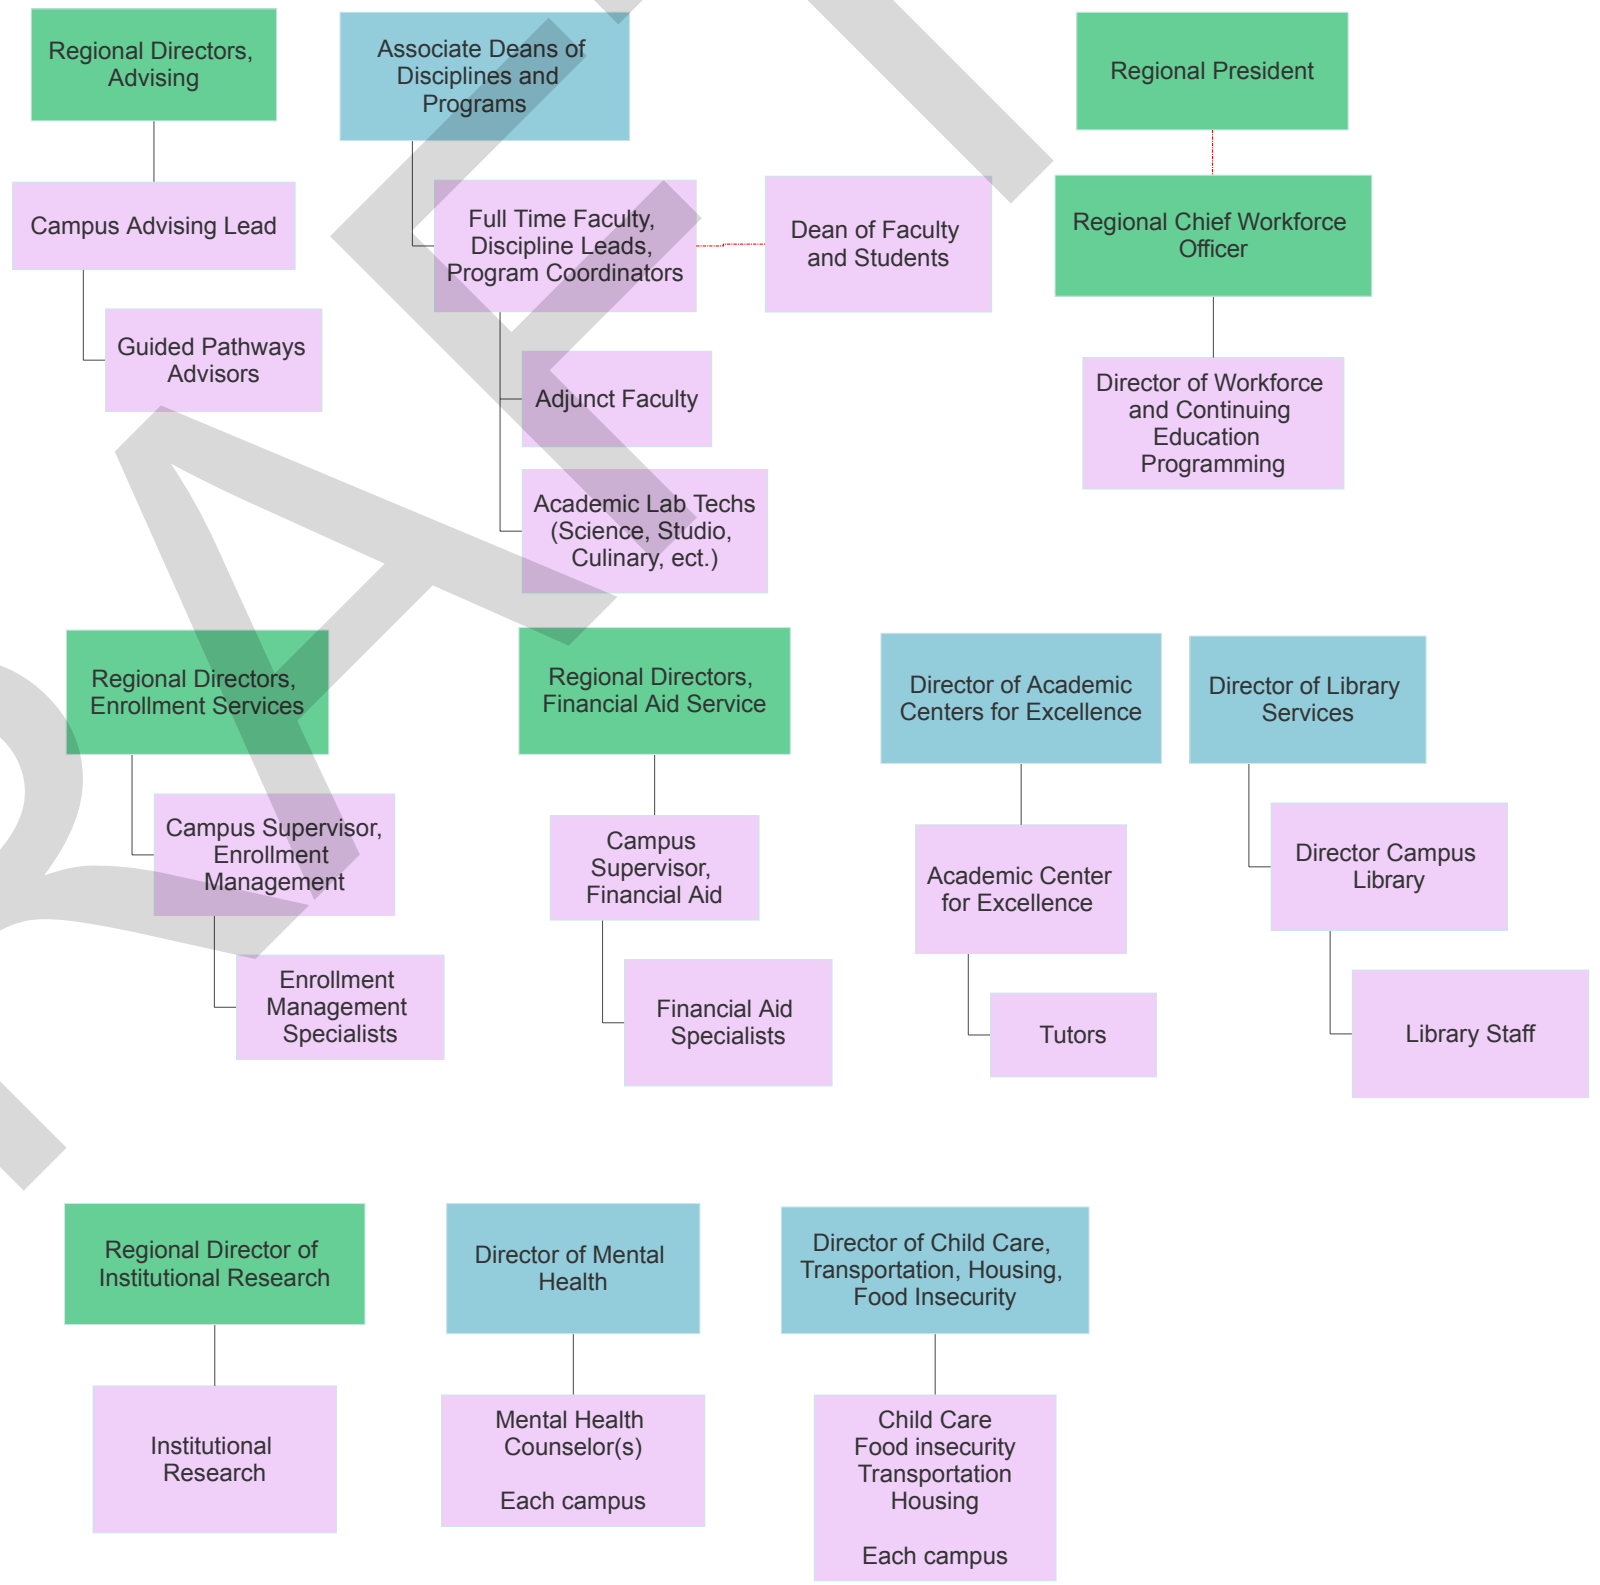

Campus Team with Direct Report to the College Leadership

	Reporting Lines
	Relationship Lines
	System Office Position
	Campus Position
	College Office Position, College Oversight
	Regional Position, Regional Oversight

*Note that administrative support and other classified staff are not represented in this draft but will be included across the final college structure.