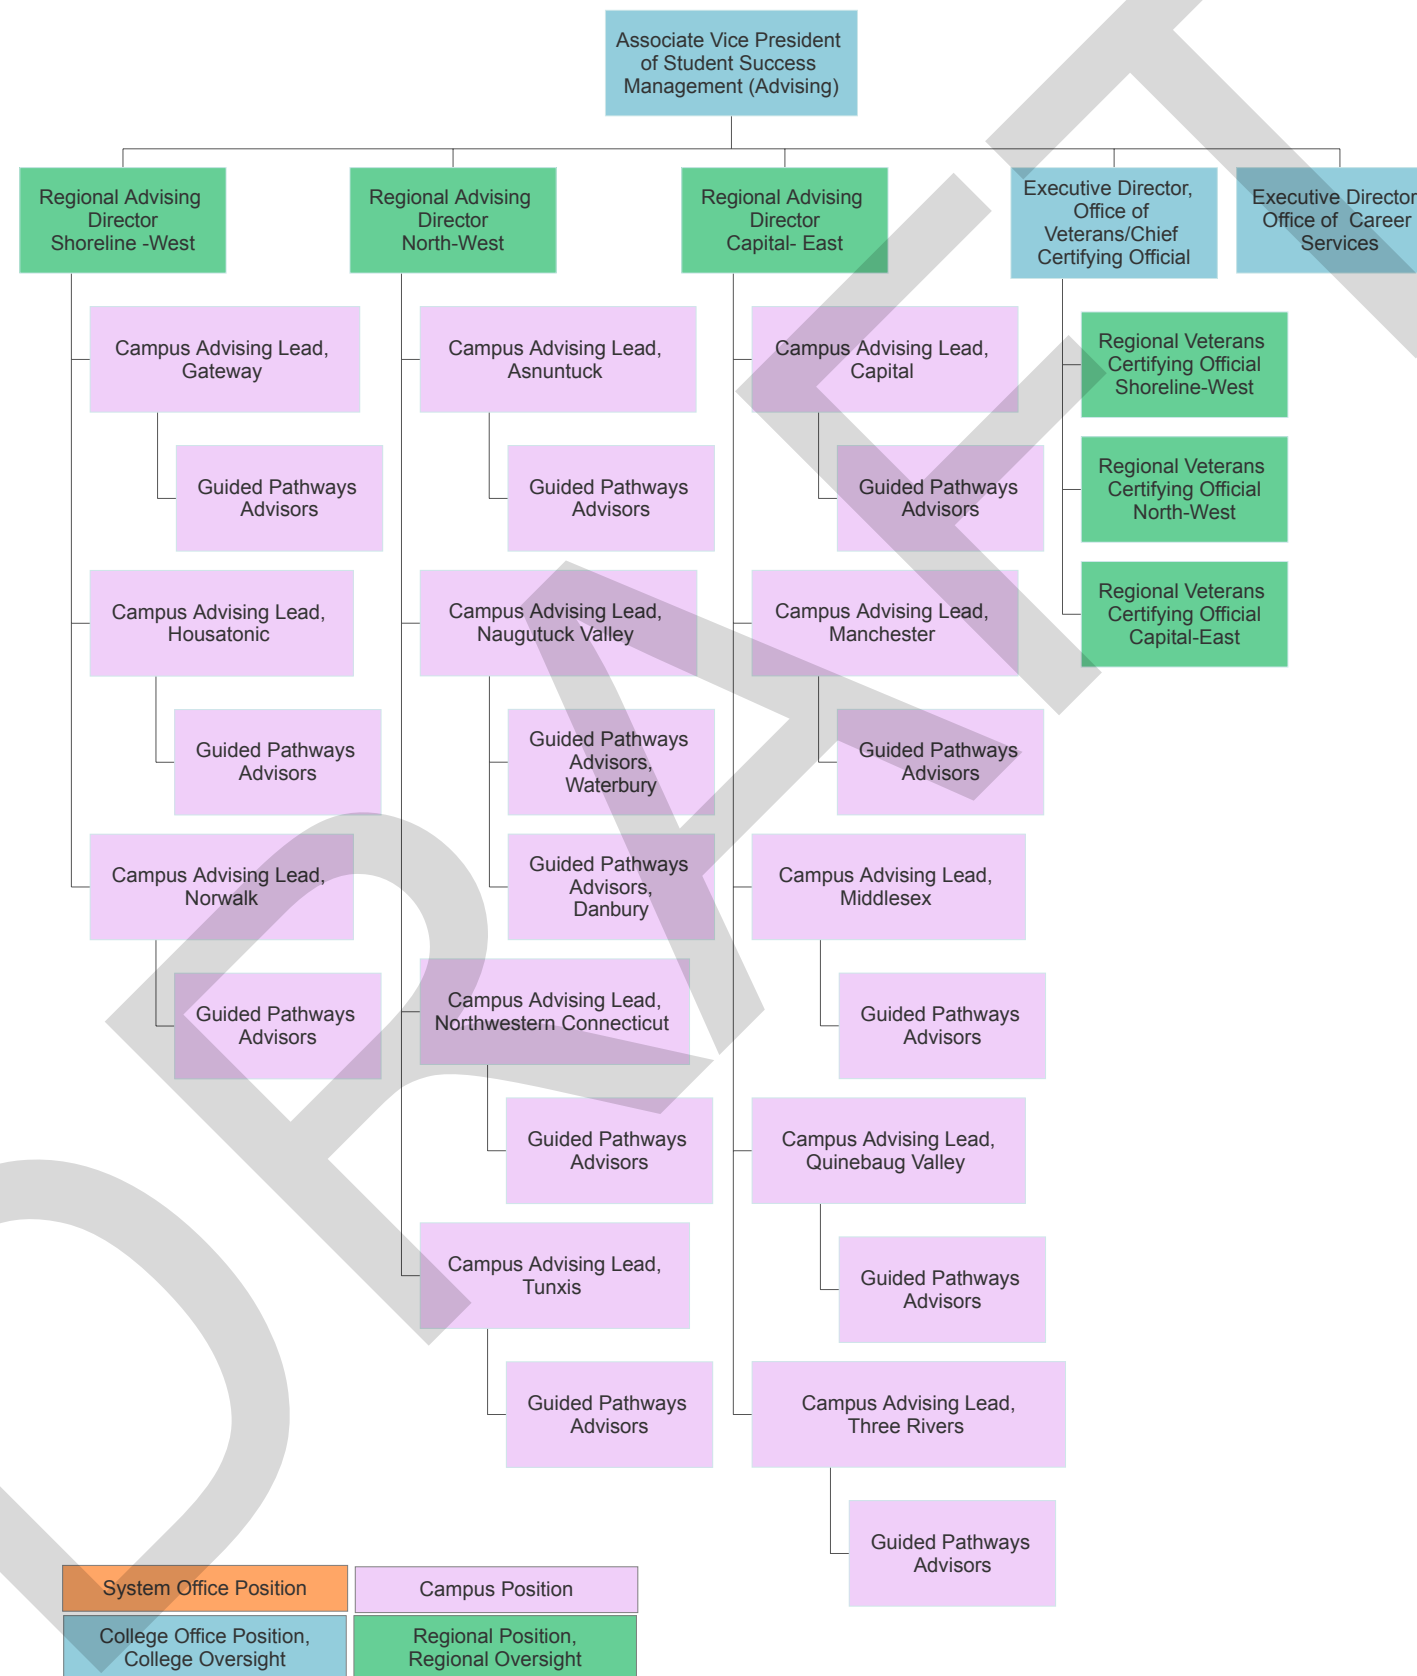

Connecticut State Community College

DRAFT - Admissions and Outreach - DRAFT

System Office Position	Campus Position
College Office Position, College Oversight	Regional Position, Regional Oversight

*Note that administrative support and other classified staff are not represented in this draft but will be included across the final college structure.

Connecticut State Community College

**DRAFT - Enrollment & Retention Services/
College (Registrar) - DRAFT**

System Office Position	Campus Position
College Office Position, College Oversight	Regional Position, Regional Oversight

*Note that administrative support and other classified staff are not represented in this draft but will be included across the final college structure.

Connecticut State Community College

DRAFT - Student Success Management (Advising)- DRAFT