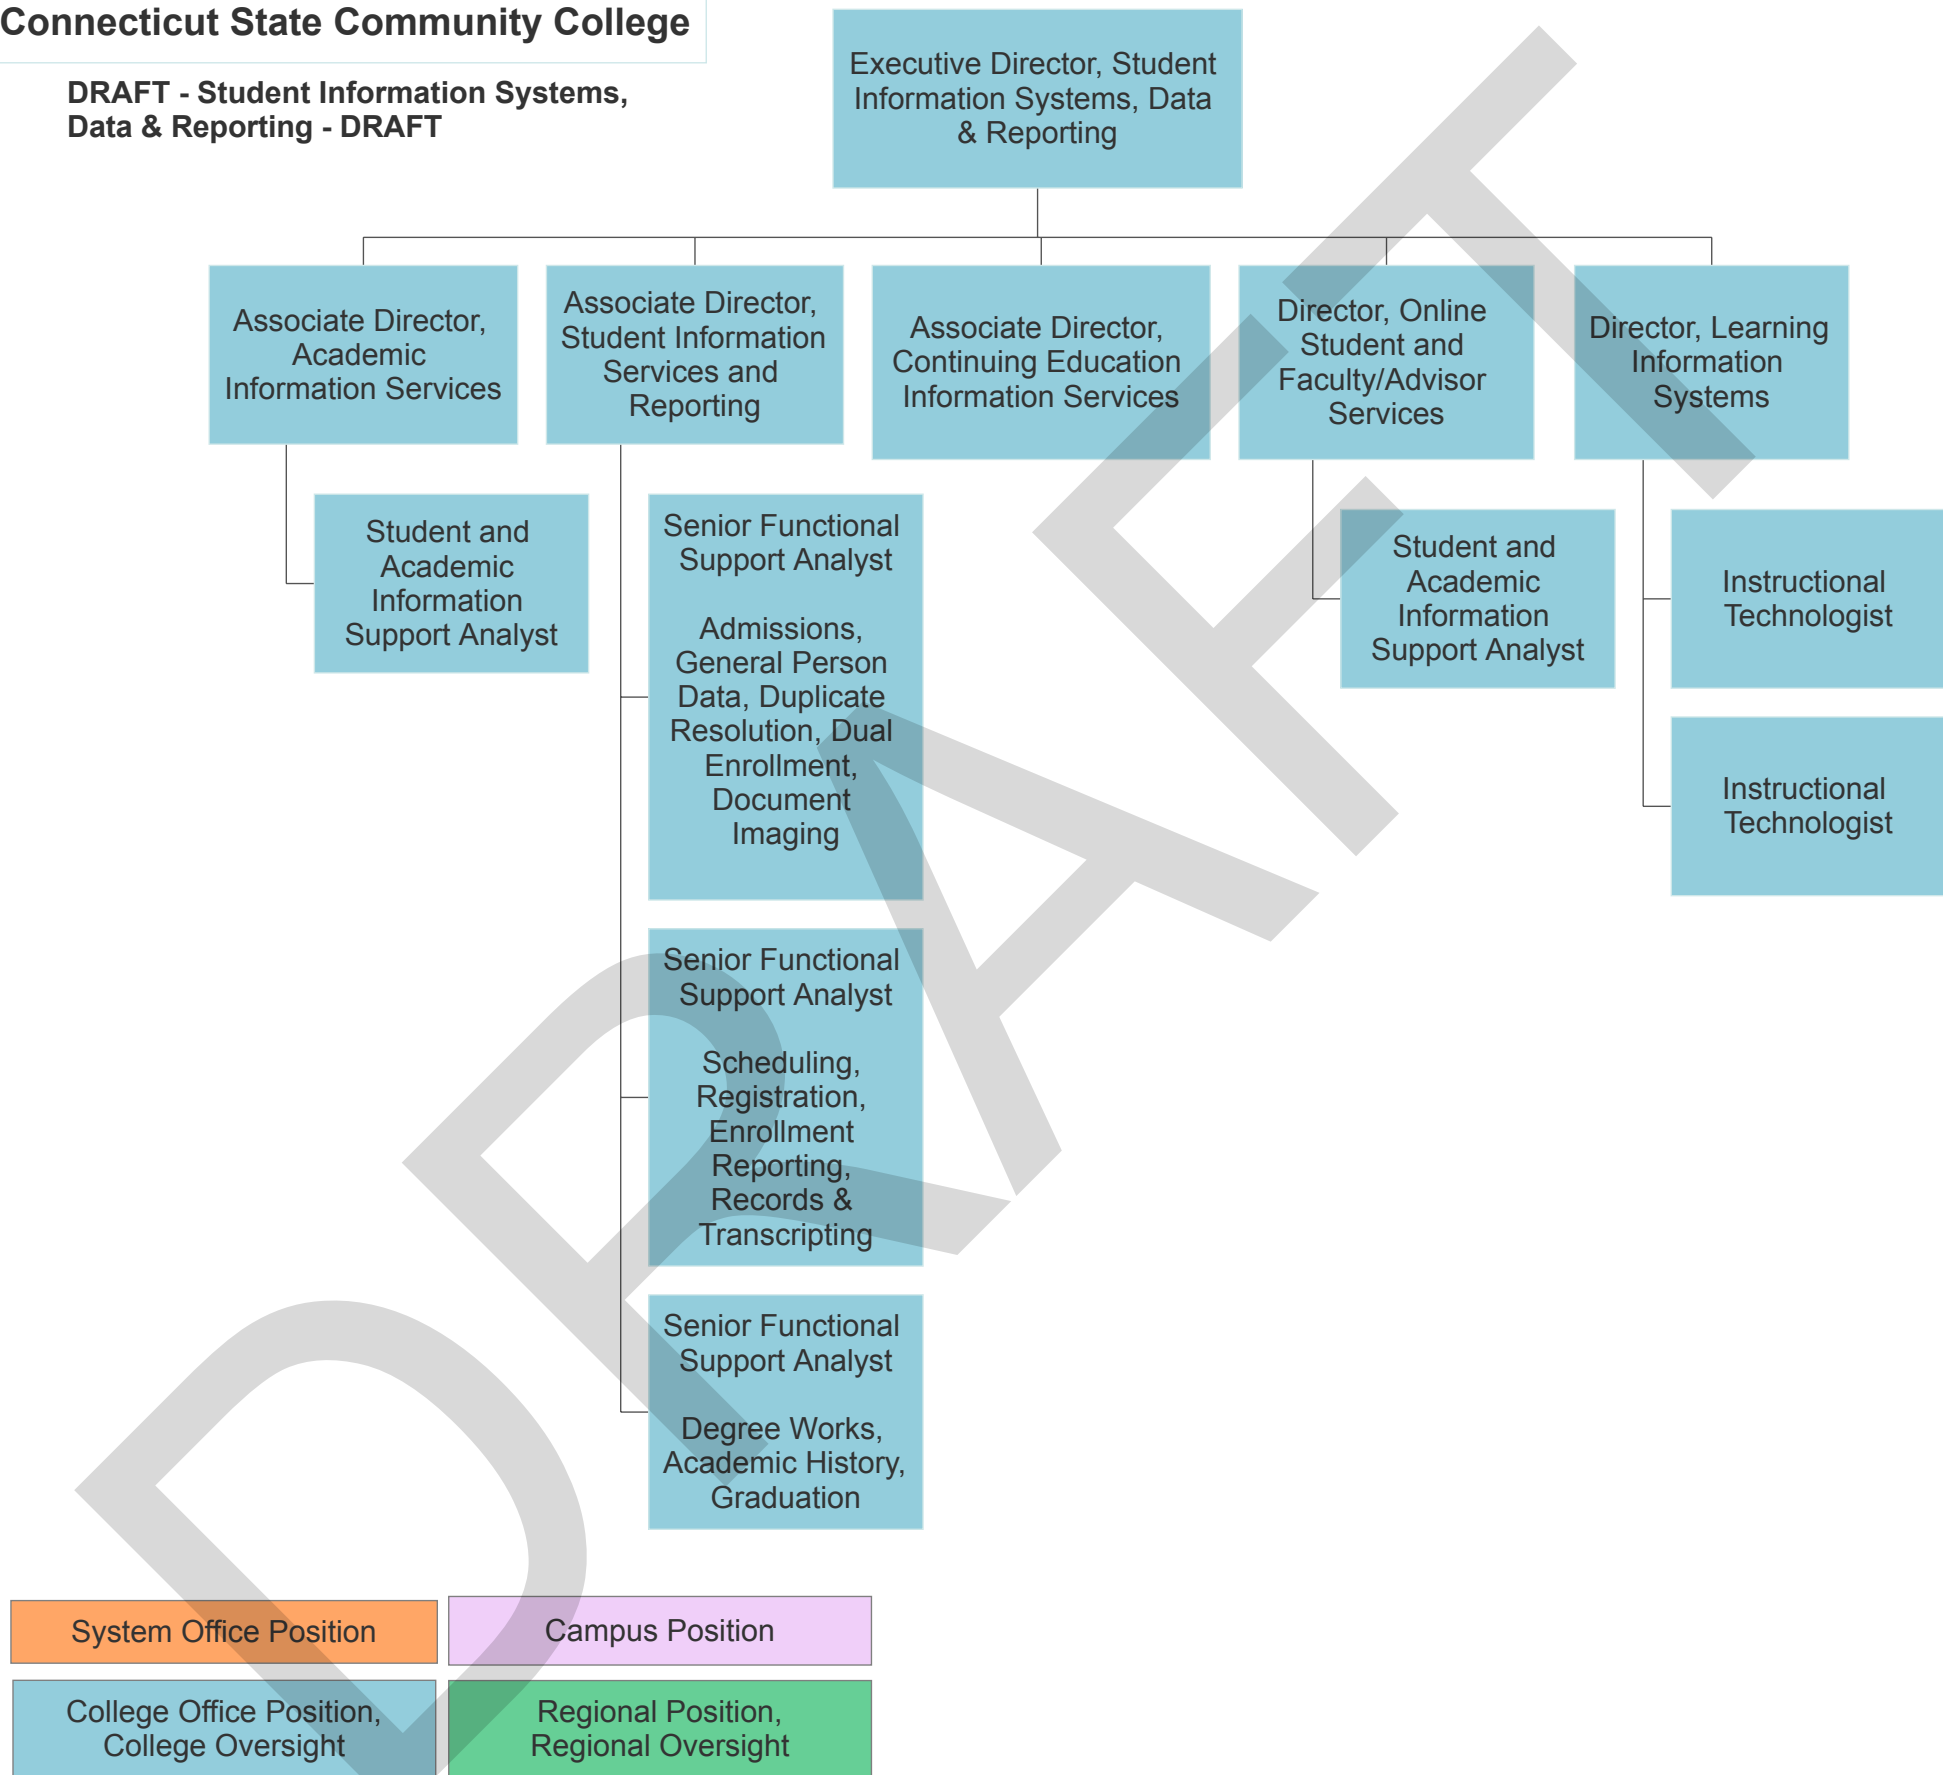

Connecticut State Community College

**DRAFT - Student Information Systems,
Data & Reporting - DRAFT**

System Office Position	Campus Position
College Office Position, College Oversight	Regional Position, Regional Oversight

*Note that administrative support and other classified staff are not represented in this draft but will be included across the final college structure.